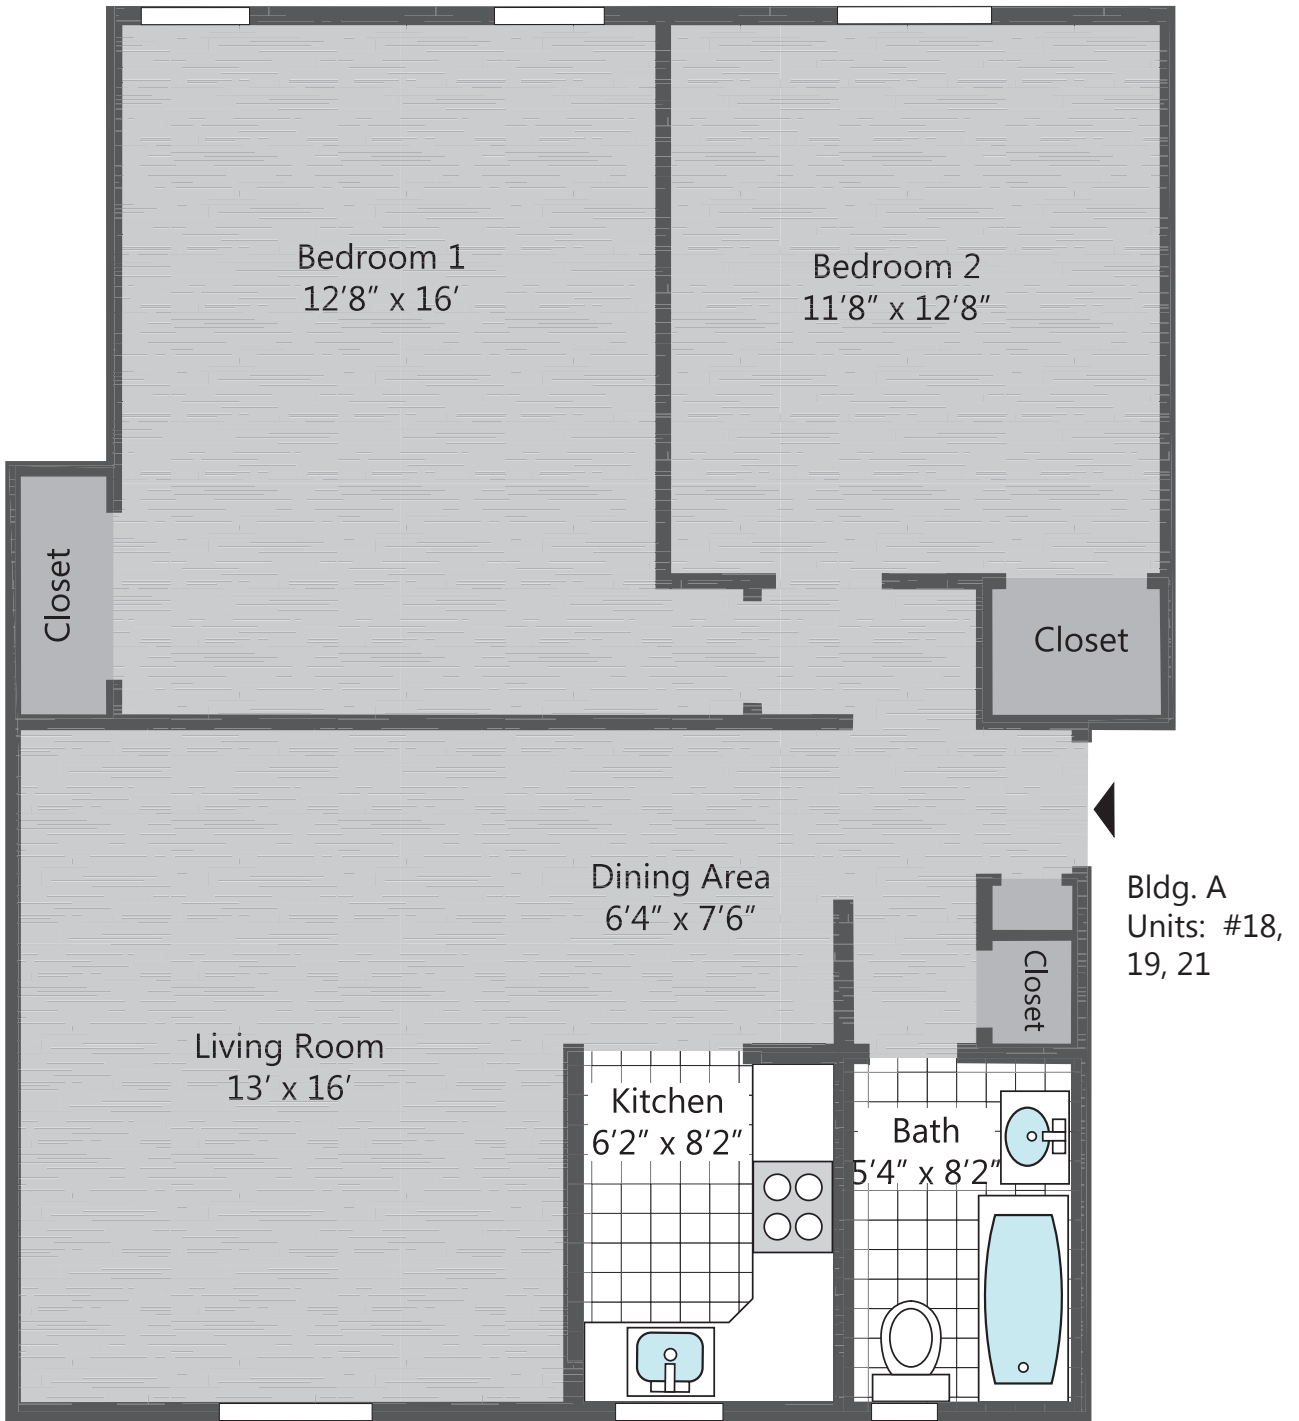

# East Gate

at Ridgewood

Bldg. A  
Units: #5, 10, 27, 32

2 Bedroom, 1 Bathroom 840 Square Feet

[www.hekemian.com](http://www.hekemian.com)

# East Gate

at Ridgewood

2 Bedroom, 1 Bathroom 900 Square Feet

[www.hekemian.com](http://www.hekemian.com)