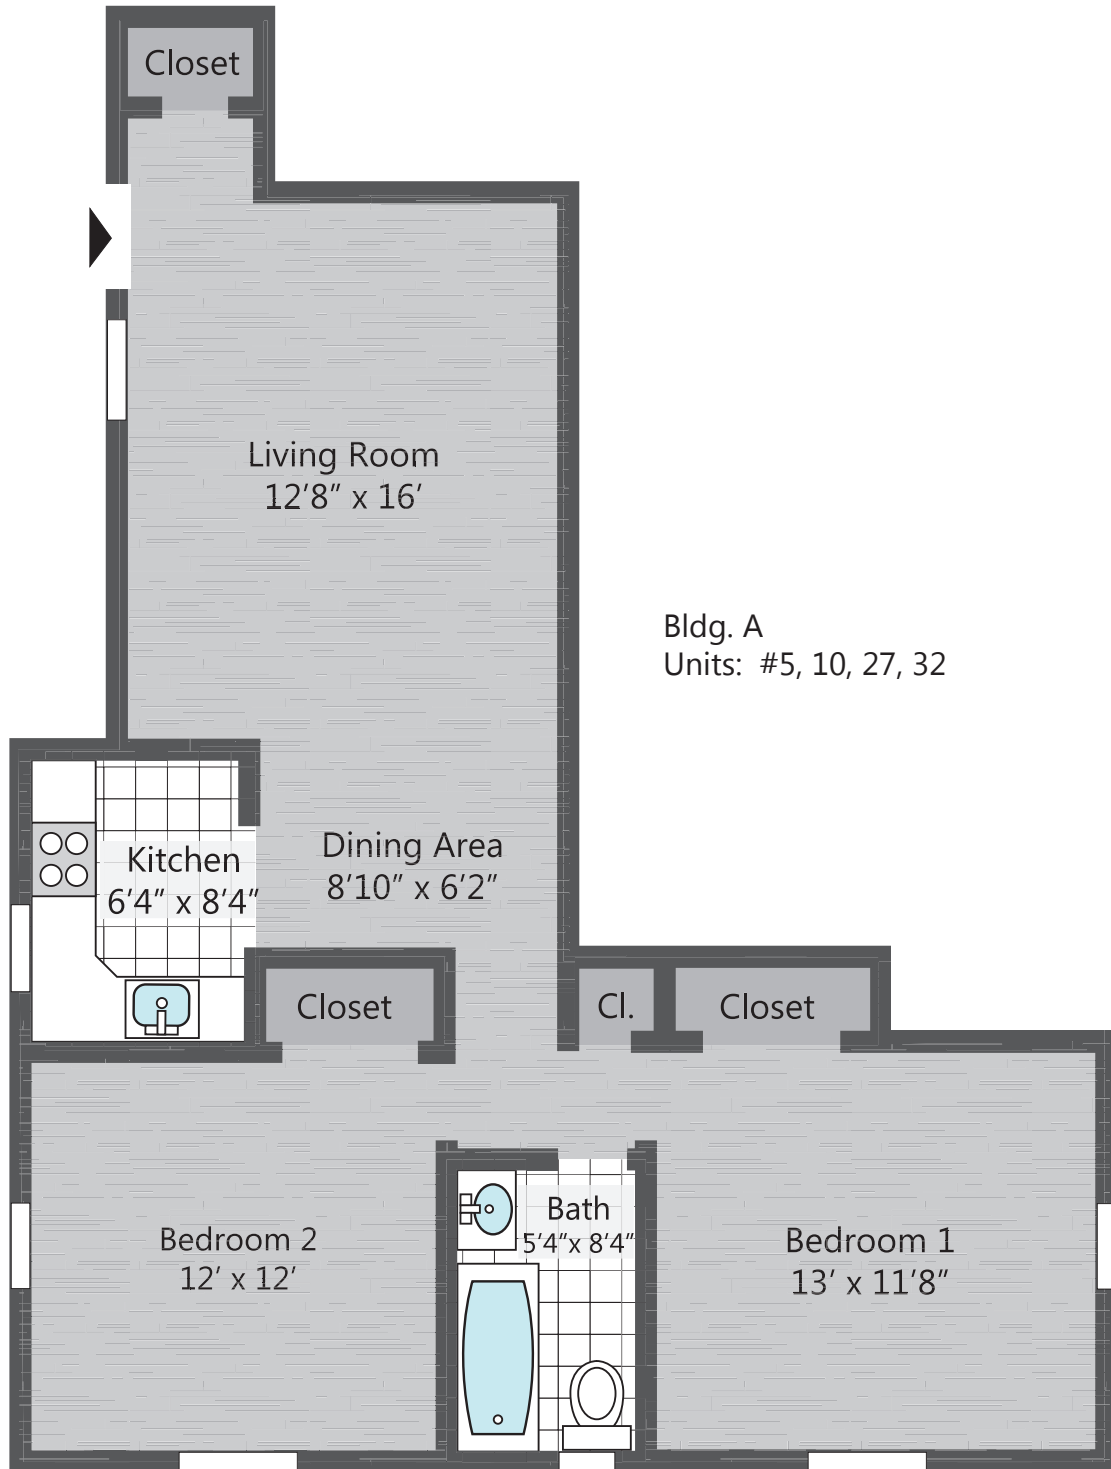

# East Gate

at Ridgewood

Bldg. A  
Units: #5, 10, 27, 32

2 Bedroom, 1 Bathroom 840 Square Feet

[www.hekemian.com](http://www.hekemian.com)

# East Gate

at Ridgewood

2 Bedroom, 1 Bathroom 900 Square Feet

[www.hekemian.com](http://www.hekemian.com)