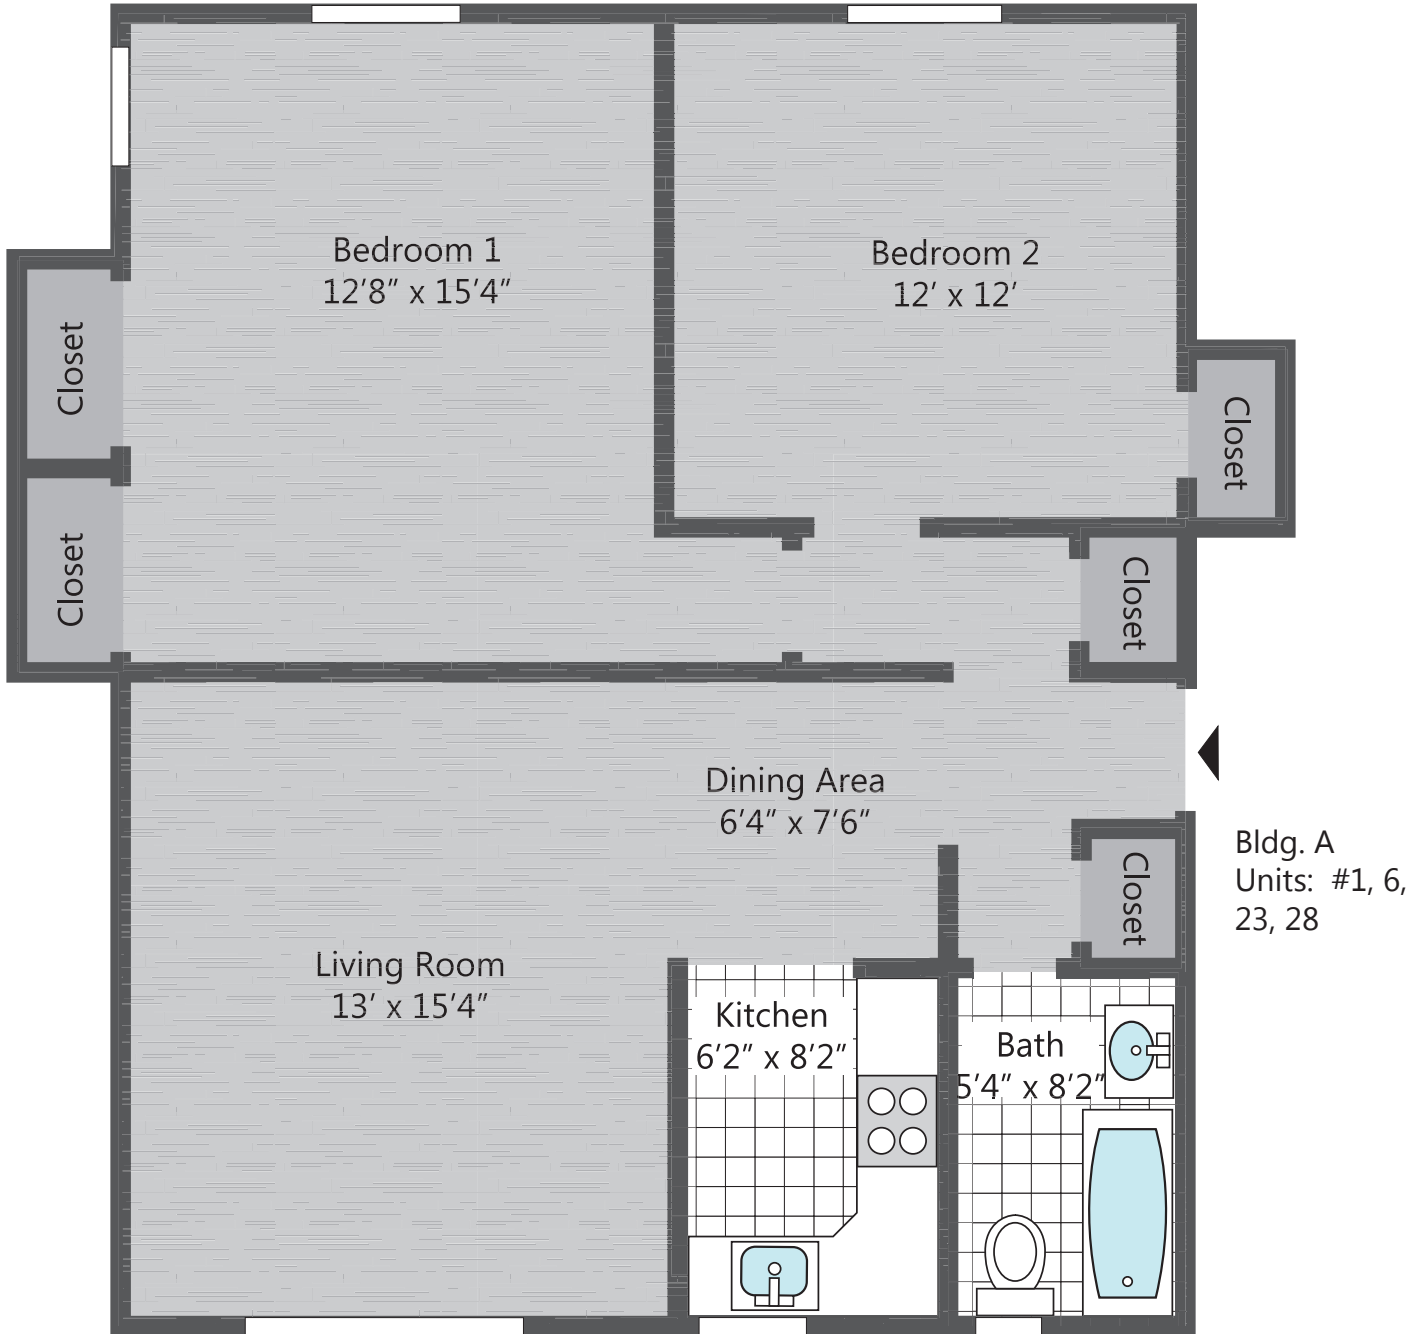

# East Gate

at Ridgewood

Bldg. A  
Units: #5, 10, 27, 32

2 Bedroom, 1 Bathroom 840 Square Feet

[www.hekemian.com](http://www.hekemian.com)

# East Gate

at Ridgewood

2 Bedroom, 1 Bathroom 900 Square Feet

[www.hekemian.com](http://www.hekemian.com)