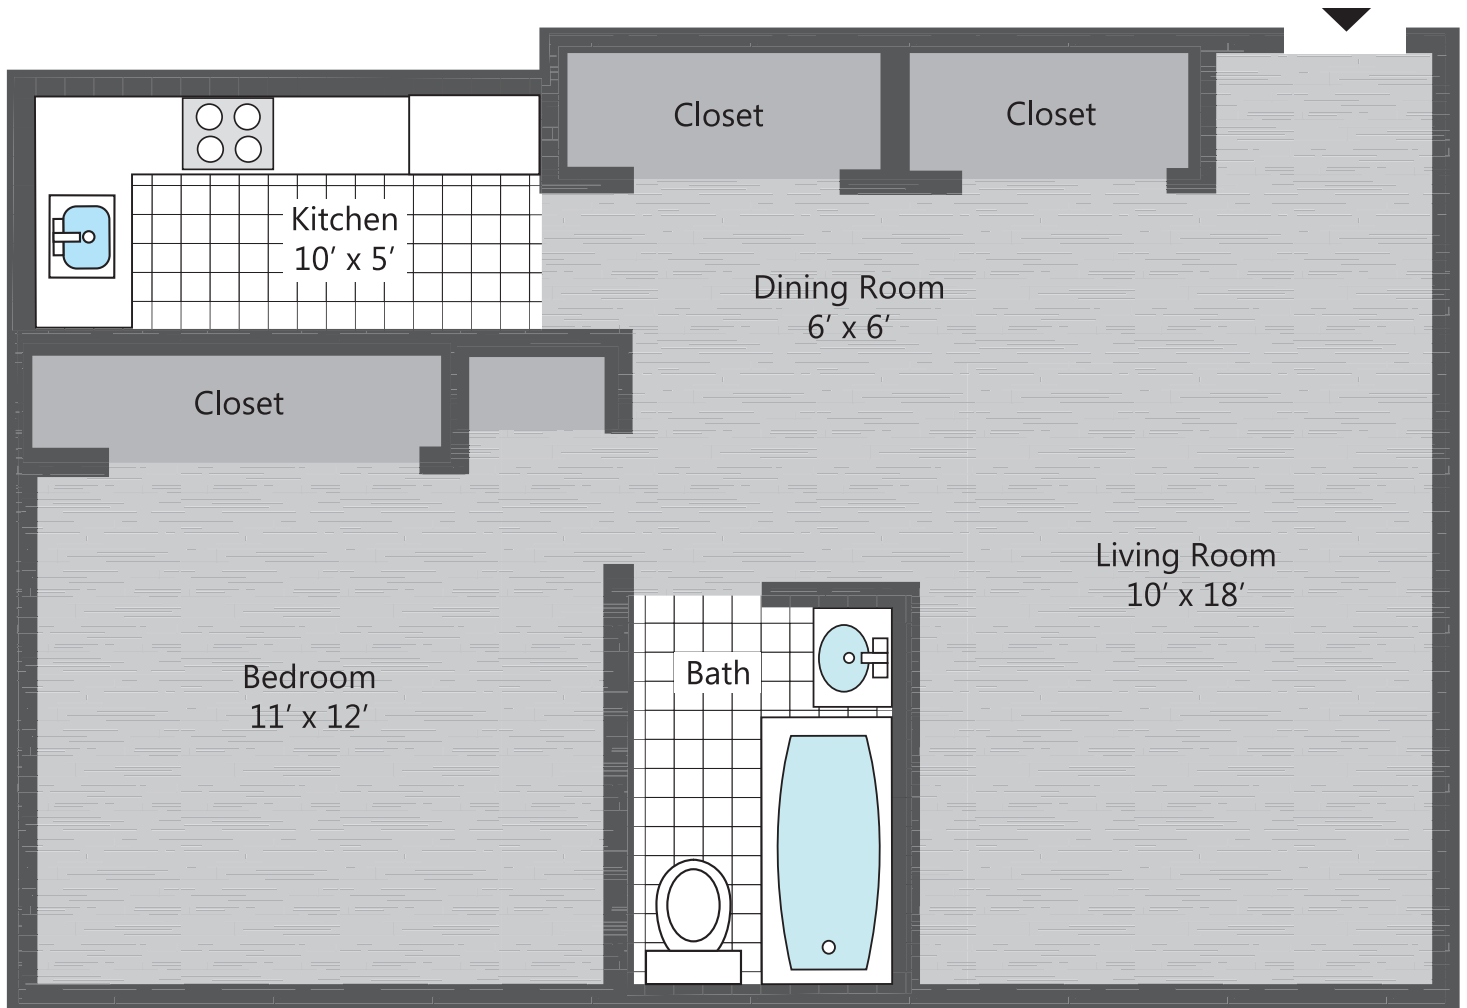

HEATH COURT

1 Bedroom, 1 Bathroom 480 Square Feet

www.hekemian.com