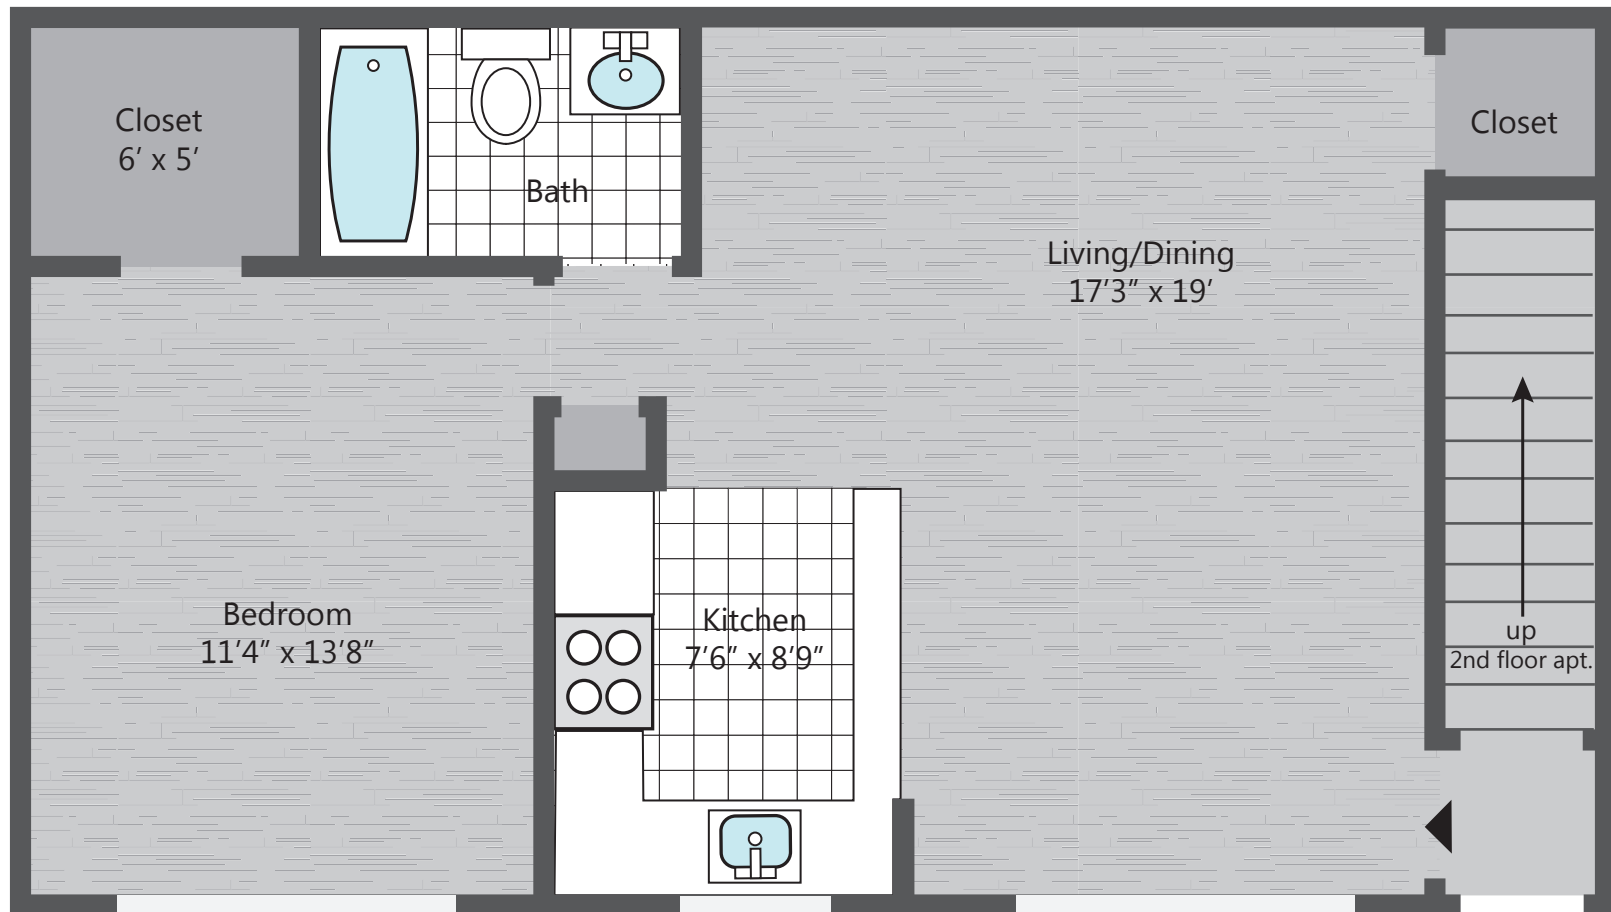

VALLEY *VH* APARTMENTS

1 Bedroom, 1 Bathroom 670 Square Feet