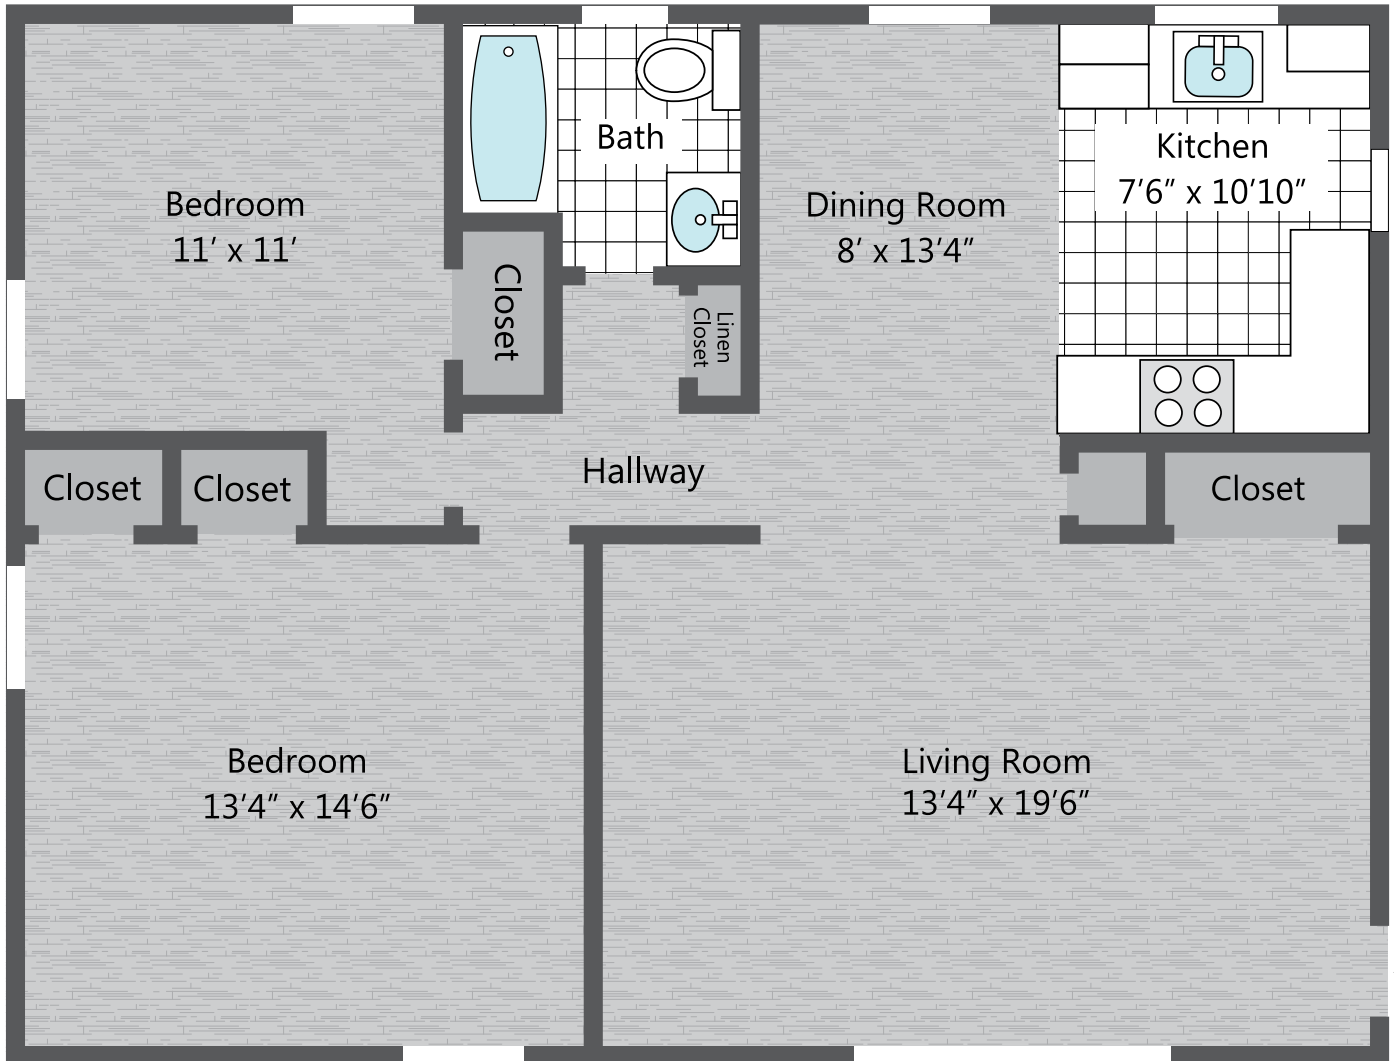

WESTWOOD HILLS

APARTMENTS

1 Bedroom, 1 Bathroom 825 Square Feet

www.hekemian.com

WESTWOOD HILLS

APARTMENTS

1 Bedroom, 1 Bathroom 708 Square Feet

www.hekemian.com

WESTWOOD HILLS

APARTMENTS

2 Bedroom, 1 Bathroom 879 Square Feet

www.hekemian.com

WESTWOOD HILLS

APARTMENTS

2 Bedroom, 1 Bathroom 1015 Square Feet

www.hekemian.com