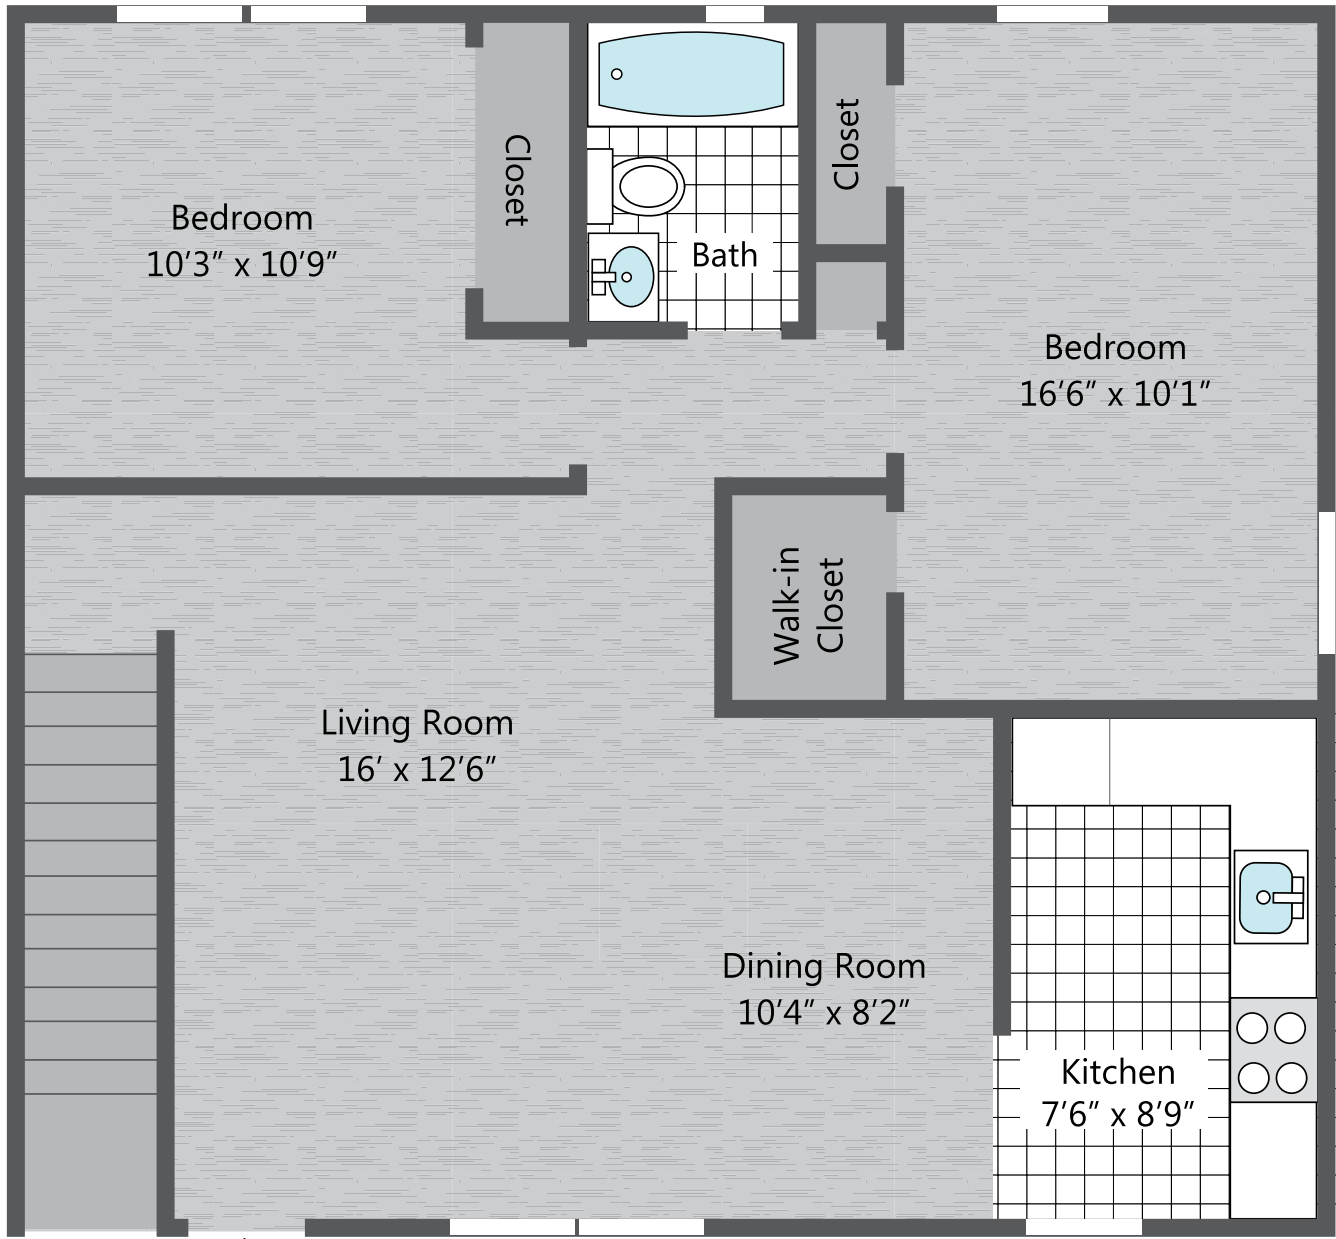

WESTWOOD HILLS

APARTMENTS

1 Bedroom, 1 Bathroom 825 Square Feet

www.hekemian.com

WESTWOOD HILLS

APARTMENTS

1 Bedroom, 1 Bathroom 708 Square Feet

www.hekemian.com

WESTWOOD HILLS

APARTMENTS

2 Bedroom, 1 Bathroom 879 Square Feet

www.hekemian.com

WESTWOOD HILLS

APARTMENTS

2 Bedroom, 1 Bathroom 1015 Square Feet

www.hekemian.com