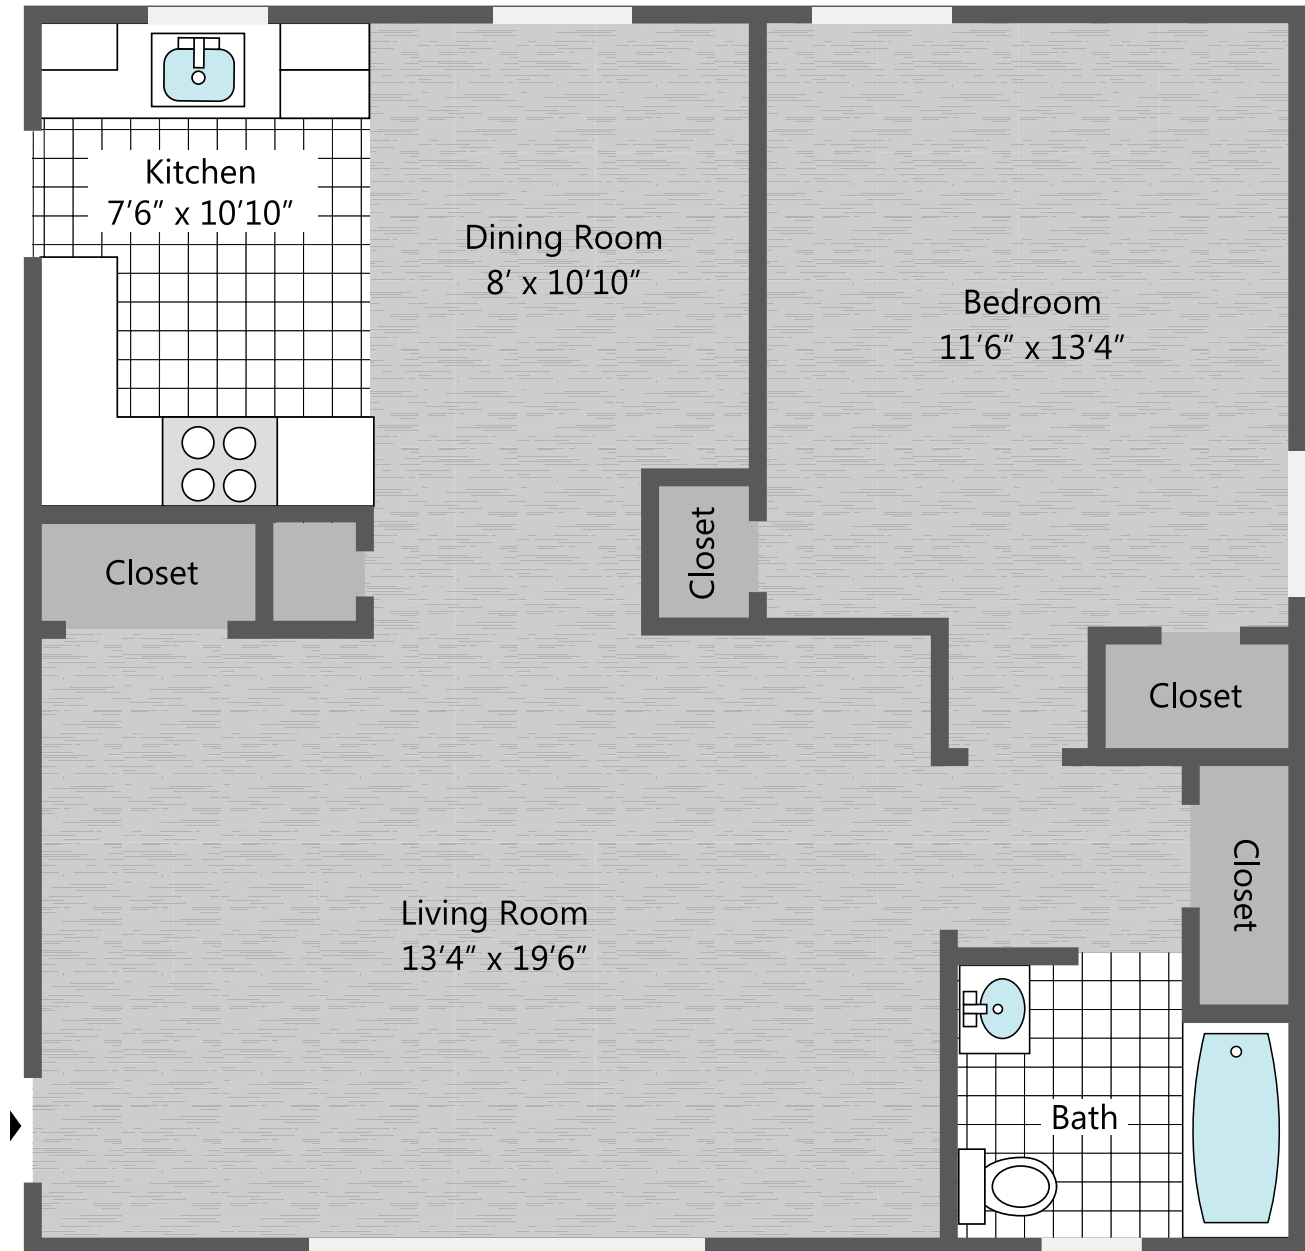

WESTWOOD HILLS

APARTMENTS

1 Bedroom, 1 Bathroom 825 Square Feet

www.hekemian.com

WESTWOOD HILLS

APARTMENTS

1 Bedroom, 1 Bathroom 708 Square Feet

www.hekemian.com

WESTWOOD HILLS

APARTMENTS

2 Bedroom, 1 Bathroom 879 Square Feet

www.hekemian.com

WESTWOOD HILLS

APARTMENTS

2 Bedroom, 1 Bathroom 1015 Square Feet

www.hekemian.com