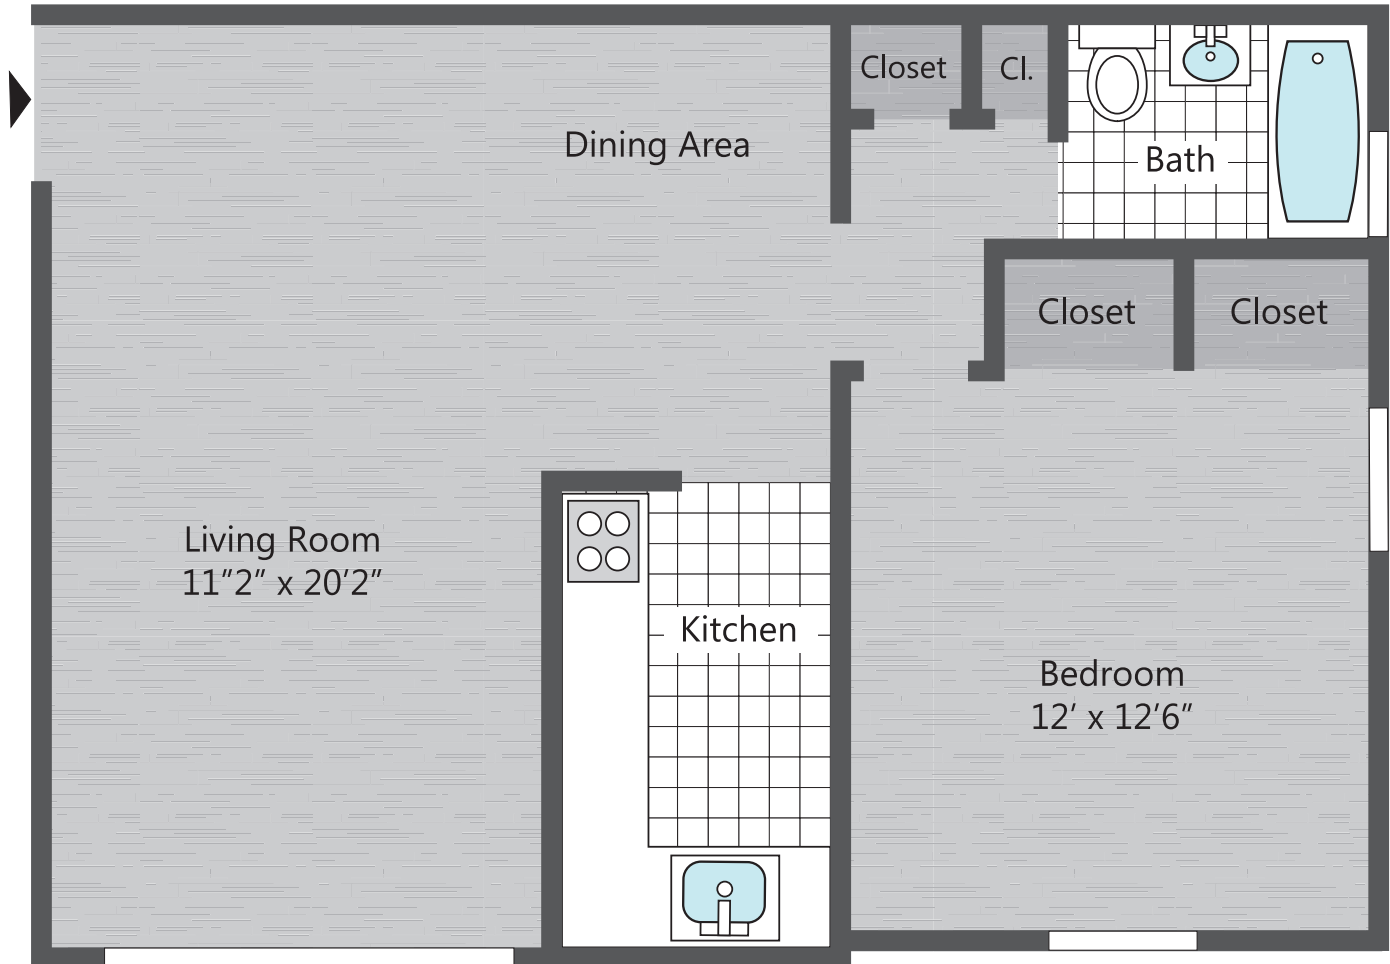

RADNOR MANOR

APARTMENTS

2 Bedroom, 2 Bathroom 980 Square Feet

www.hekemian.com

RADNOR MANOR
APARTMENTS

1 Bedroom, 1 Bathroom 595 Square Feet

RADNOR MANOR
APARTMENTS

1 Bedroom, 1 Bathroom 541 Square Feet