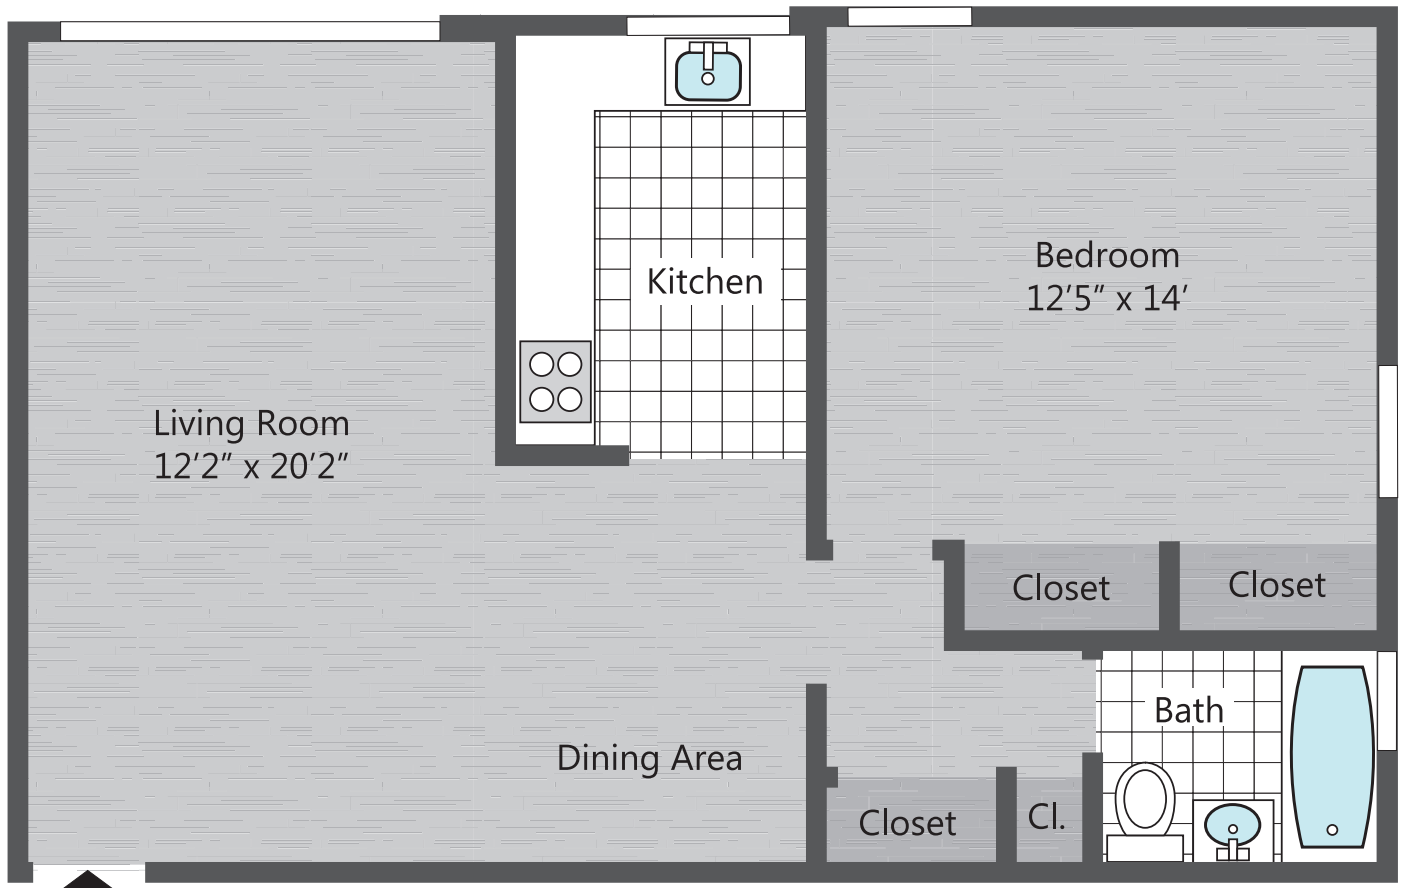

RADNOR MANOR

APARTMENTS

2 Bedroom, 2 Bathroom 980 Square Feet

www.hekemian.com

RADNOR MANOR
APARTMENTS

1 Bedroom, 1 Bathroom 595 Square Feet

RADNOR MANOR
APARTMENTS

1 Bedroom, 1 Bathroom 541 Square Feet