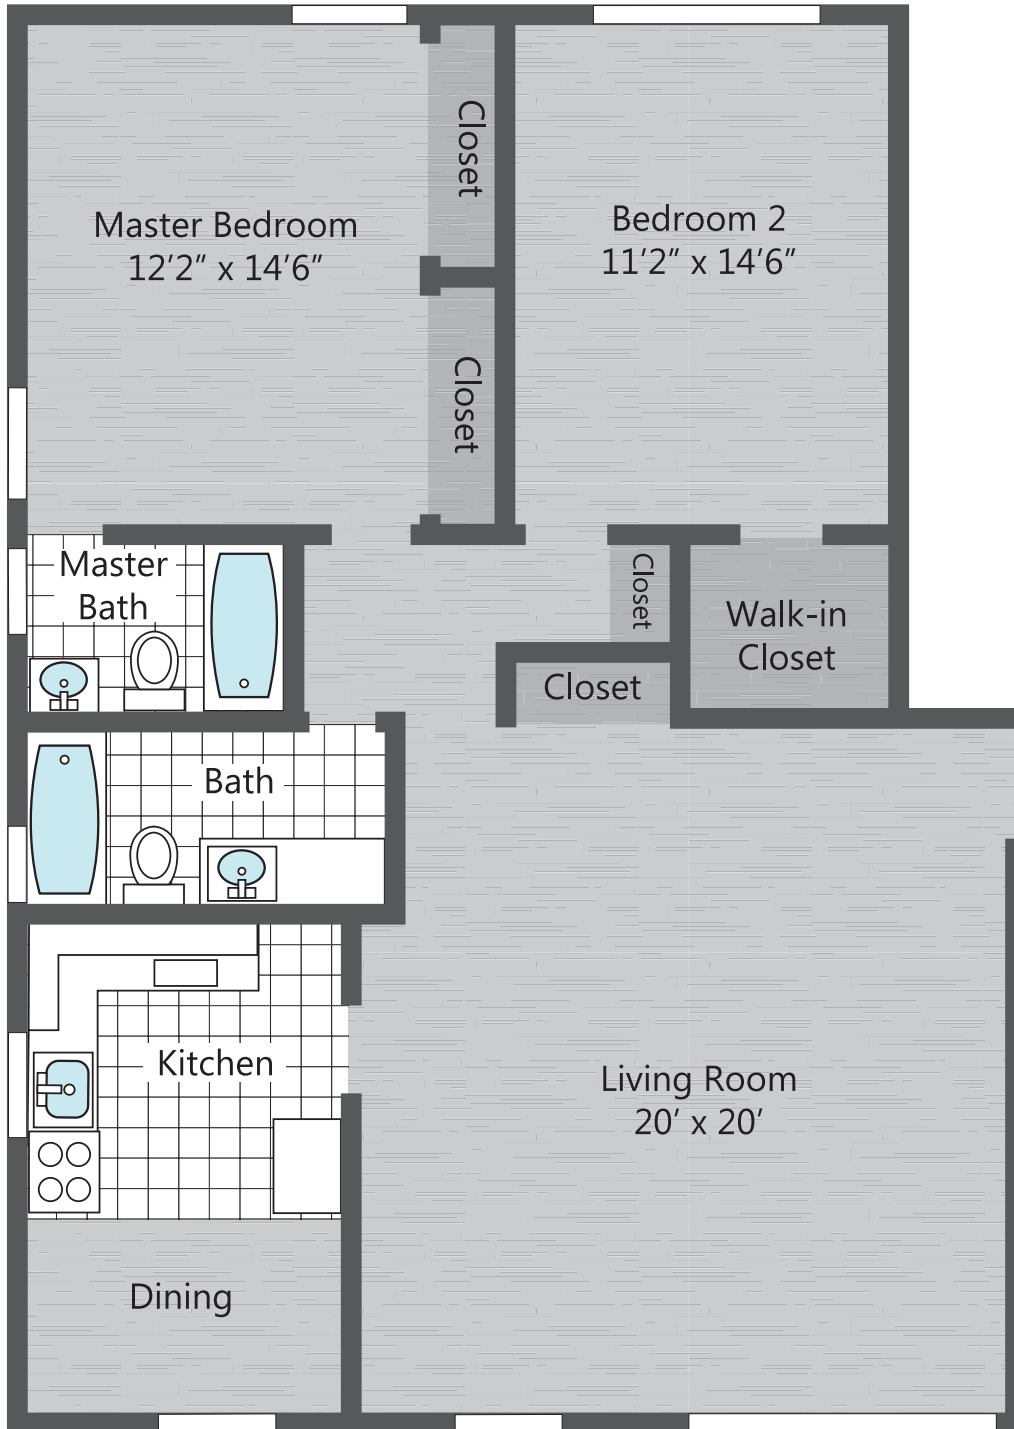

RADNOR MANOR

APARTMENTS

2 Bedroom, 2 Bathroom 980 Square Feet

www.hekemian.com

RADNOR MANOR
APARTMENTS

1 Bedroom, 1 Bathroom 595 Square Feet

RADNOR MANOR
APARTMENTS

1 Bedroom, 1 Bathroom 541 Square Feet