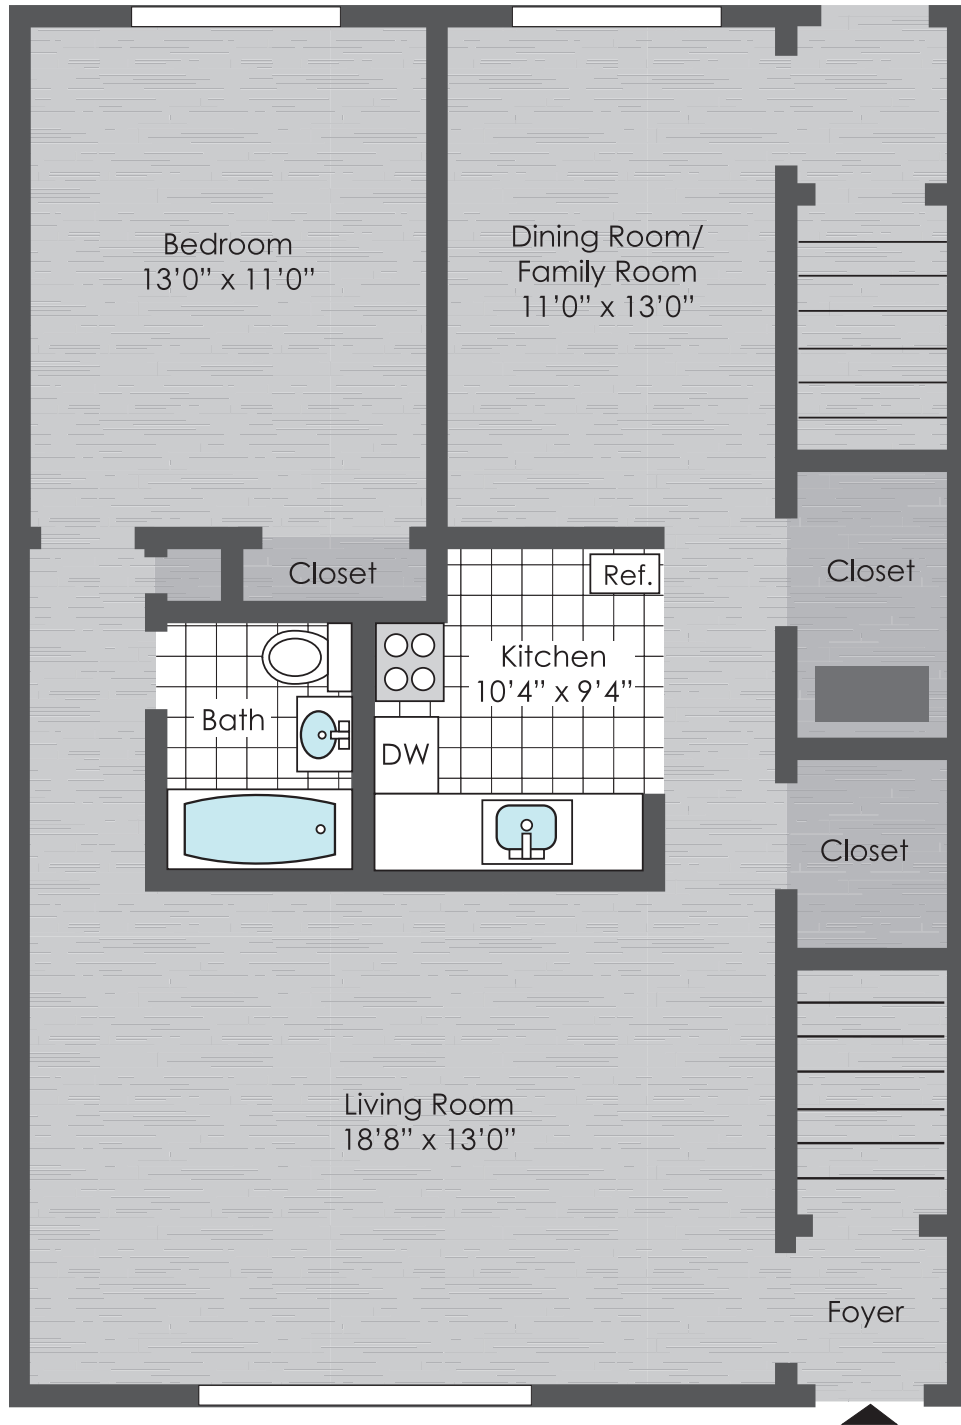

Berdan Court

A p a r t m e n t s

1 Bedroom, 1 Bathroom 805 Square Feet

www.hekemian.com

Berdan Court

A p a r t m e n t s

2 Bedroom, 1 Bathroom 1100 Square Feet

www.hekemian.com