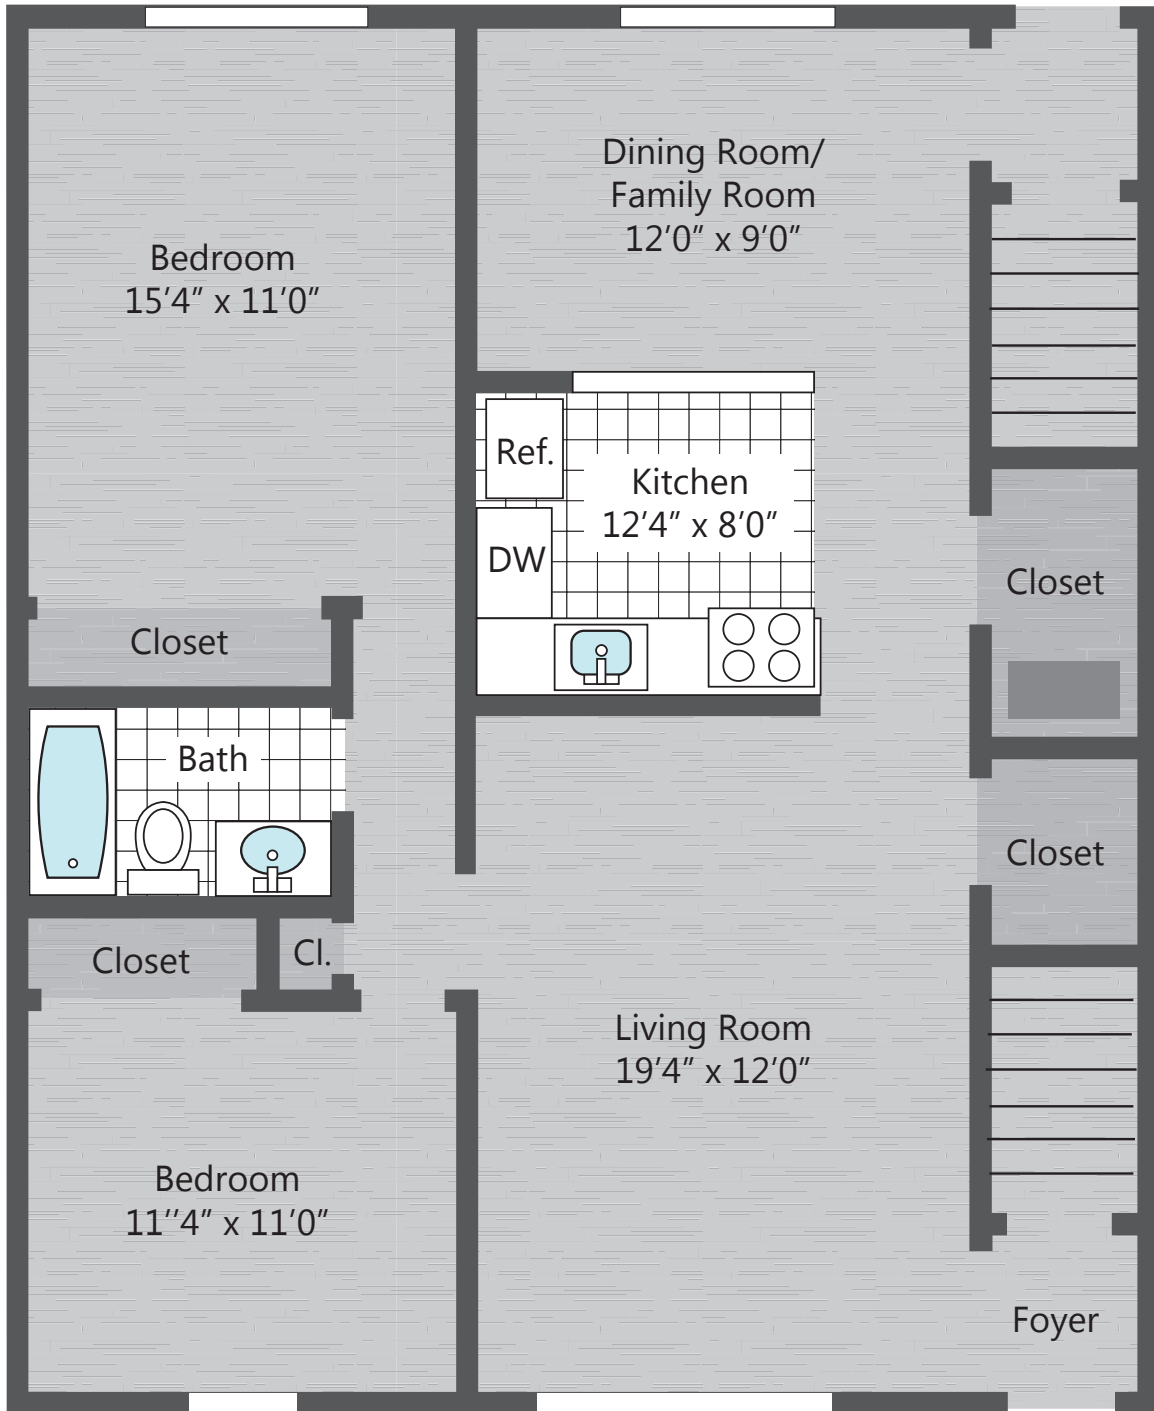

Berdan Court

A p a r t m e n t s

1 Bedroom, 1 Bathroom 805 Square Feet

www.hekemian.com

Berdan Court

A p a r t m e n t s

2 Bedroom, 1 Bathroom 1100 Square Feet

www.hekemian.com