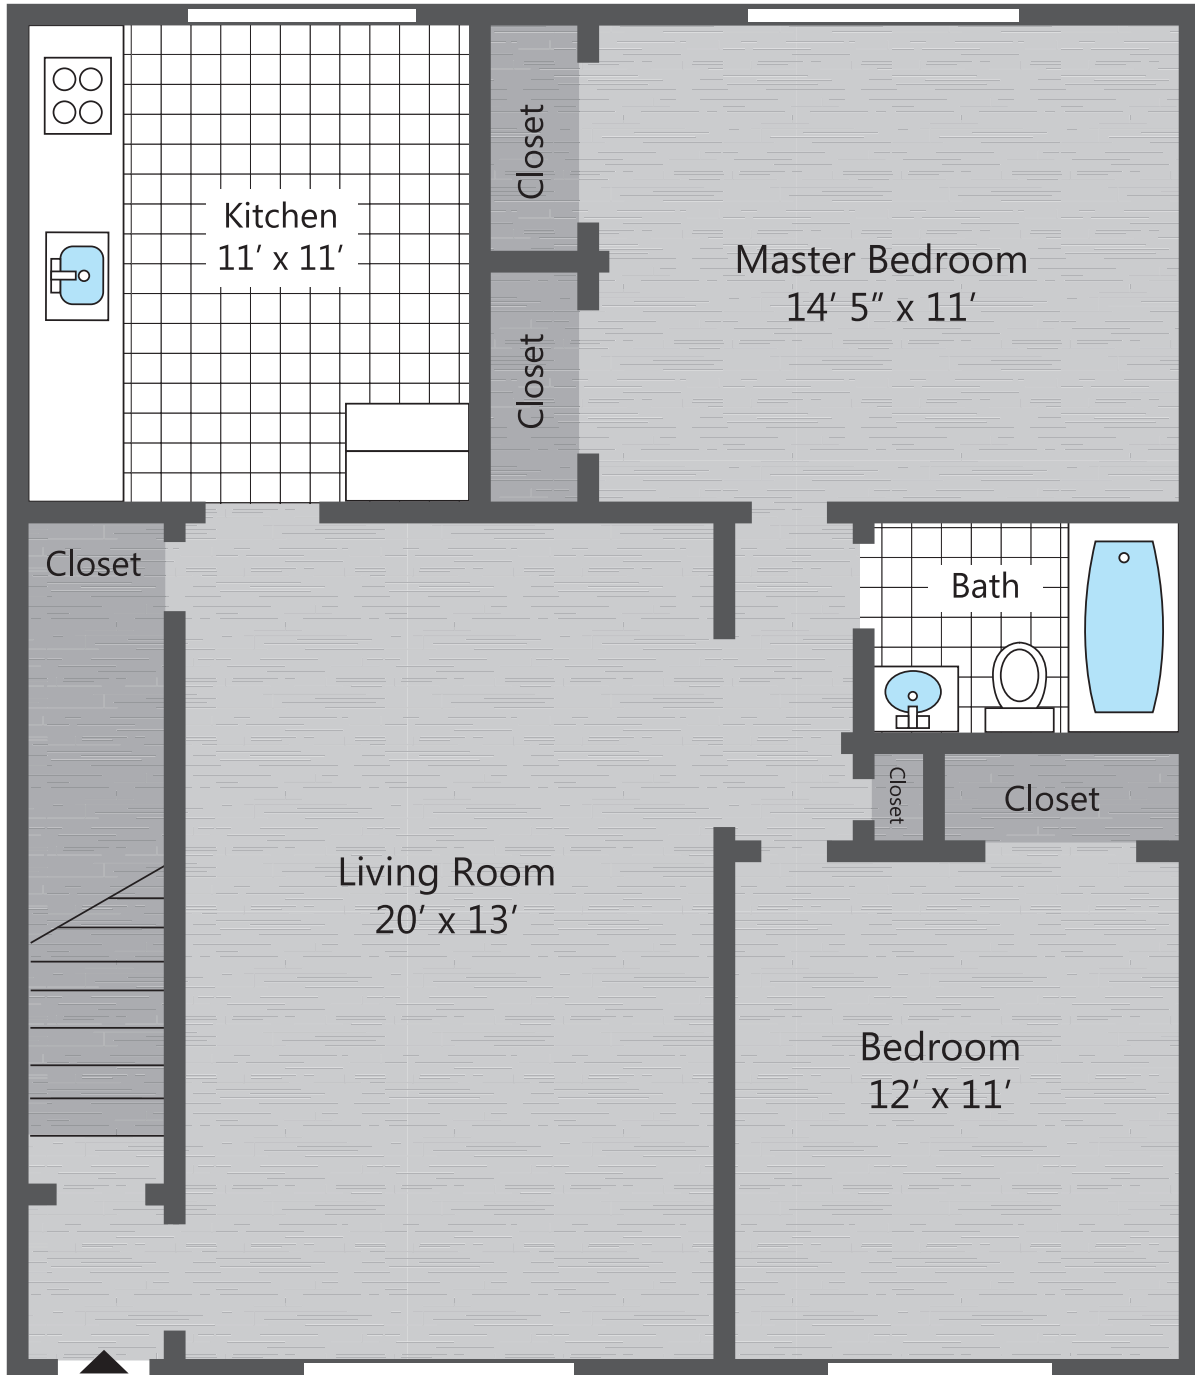

## APARTMENTS

1 Bedroom, 1 Bathroom 625 Square Feet

[www.hekemian.com](http://www.hekemian.com)

# BRIARWOOD APARTMENTS

1 Bedroom, 1 Bathroom 725 Square Feet

[www.hekemian.com](http://www.hekemian.com)

# BRIARWOOD APARTMENTS

2 Bedroom, 1 Bathroom 860 Square Feet

[www.hekemiah.com](http://www.hekemiah.com)

# BRIARWOOD APARTMENTS

2 Bedroom, 1 Bathroom 900 Square Feet

[www.hekemian.com](http://www.hekemian.com)