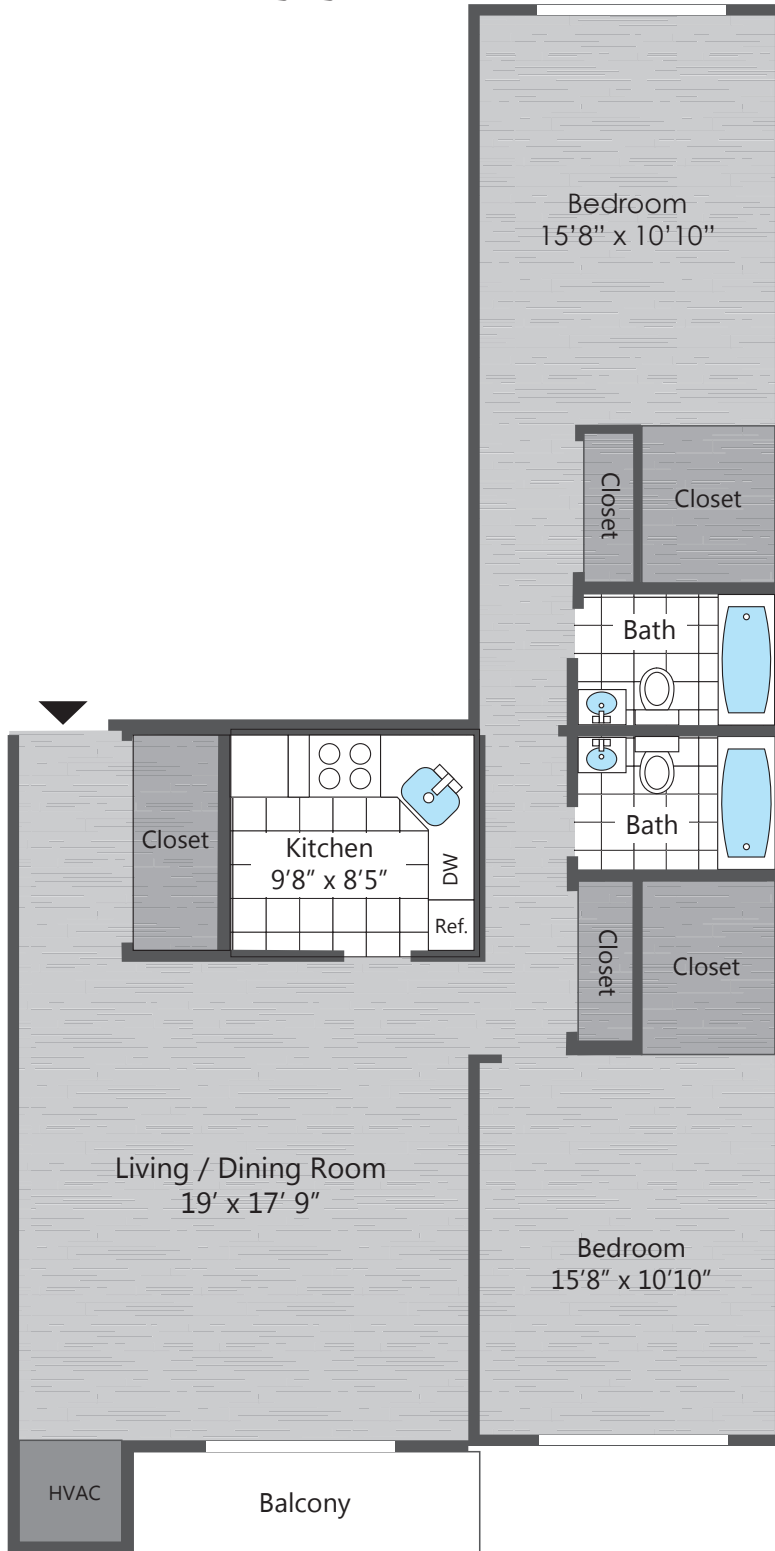

CARRIAGE HOUSE

1 Bedroom, 1 Bathroom 705 Square Feet

www.hekemian.com

CARRIAGE HOUSE

2 Bedroom, 2 Bathroom 1046 Square Feet

www.hekemian.com

CARRIAGE HOUSE

2 Bedroom, 1 Bathroom 942 Square Feet

www.hekemiah.com

CARRIAGE HOUSE

2 Bedroom, 1 Bathroom 837 Square Feet

www.hekemian.com