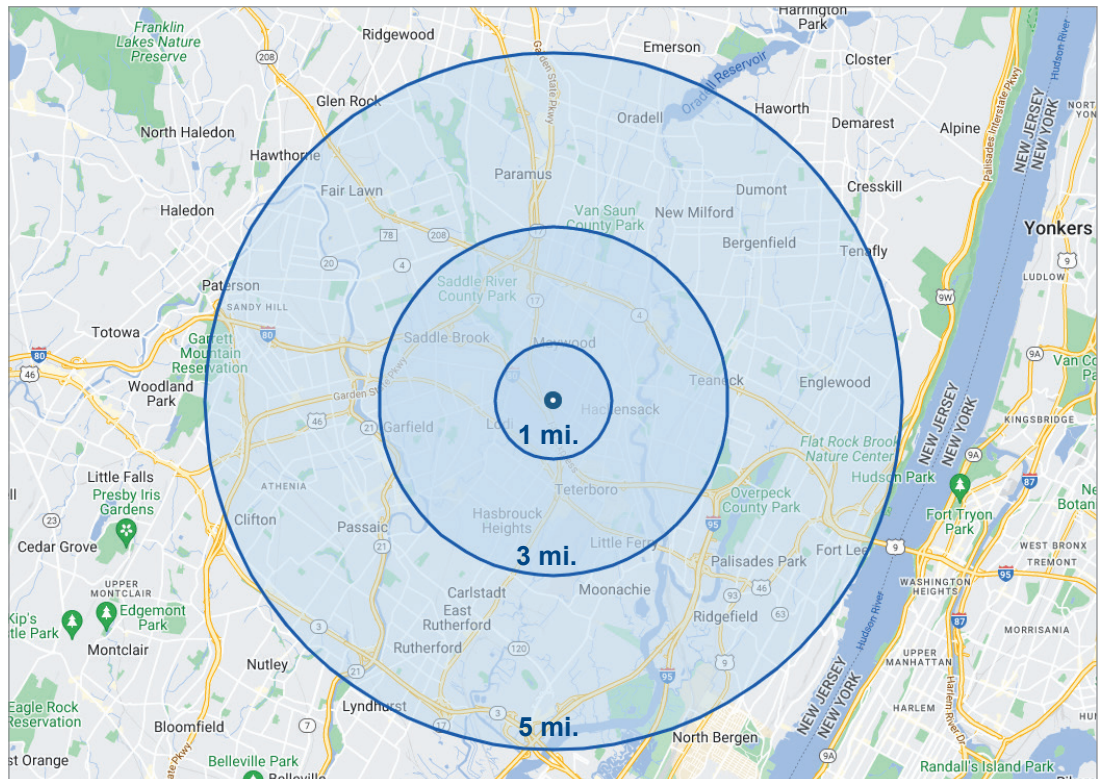

# FAIR LAWN, NJ

**30th Street & Broadway** is a busy intersection along the main thoroughfare in Fair Lawn, NJ. Join the US Postal Service and more at this busy corner.

## PARKING SPACES

+/- 50

## DEMOGRAPHICS

	1 MI.	3 MI.	5 MI.
POPULATION	26,596	223,486	646,240
AVG. HOUSEHOLD INCOME	\$133,791	\$110,809	\$109,264

hekemian.com

505 Main Street / Hackensack, NJ / 07602 / 201.487.1500