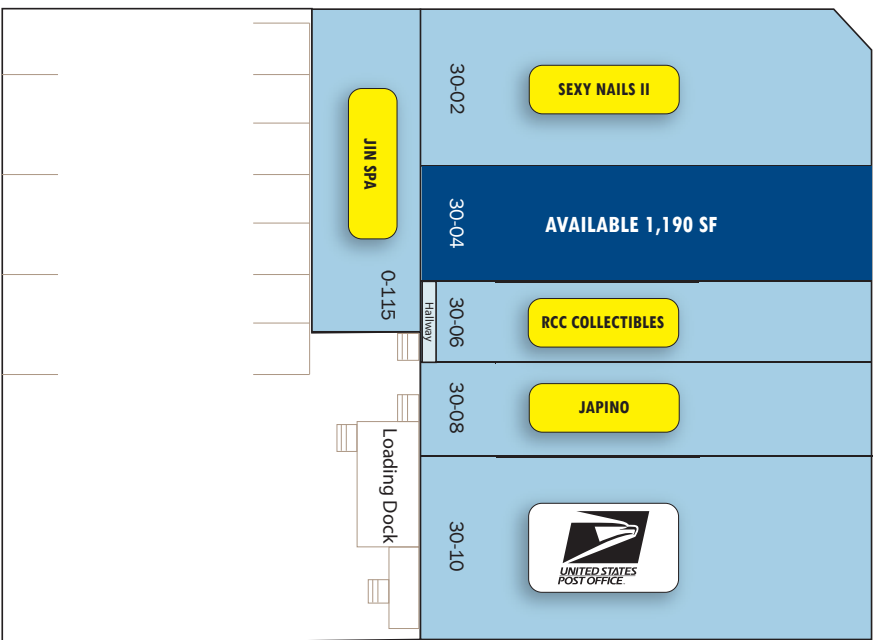

# FAIR LAWN, NJ

**30th Street & Broadway** is a busy intersection along the main thoroughfare in Fair Lawn, NJ. Join the US Postal Service and more at this busy corner.

## DEMOGRAPHICS

	1 MI.	3 MI.	5 MI.
POPULATION	26,596	223,486	646,240
AVG. HOUSEHOLD INCOME	\$133,791	\$110,809	\$109,264

hekemian.com

505 Main Street / Hackensack, NJ / 07602 / 201.487.1500

# 30th Street & Broadway

BROADWAY

30TH STREET

**AVAILABLE:**  
1,190 SF