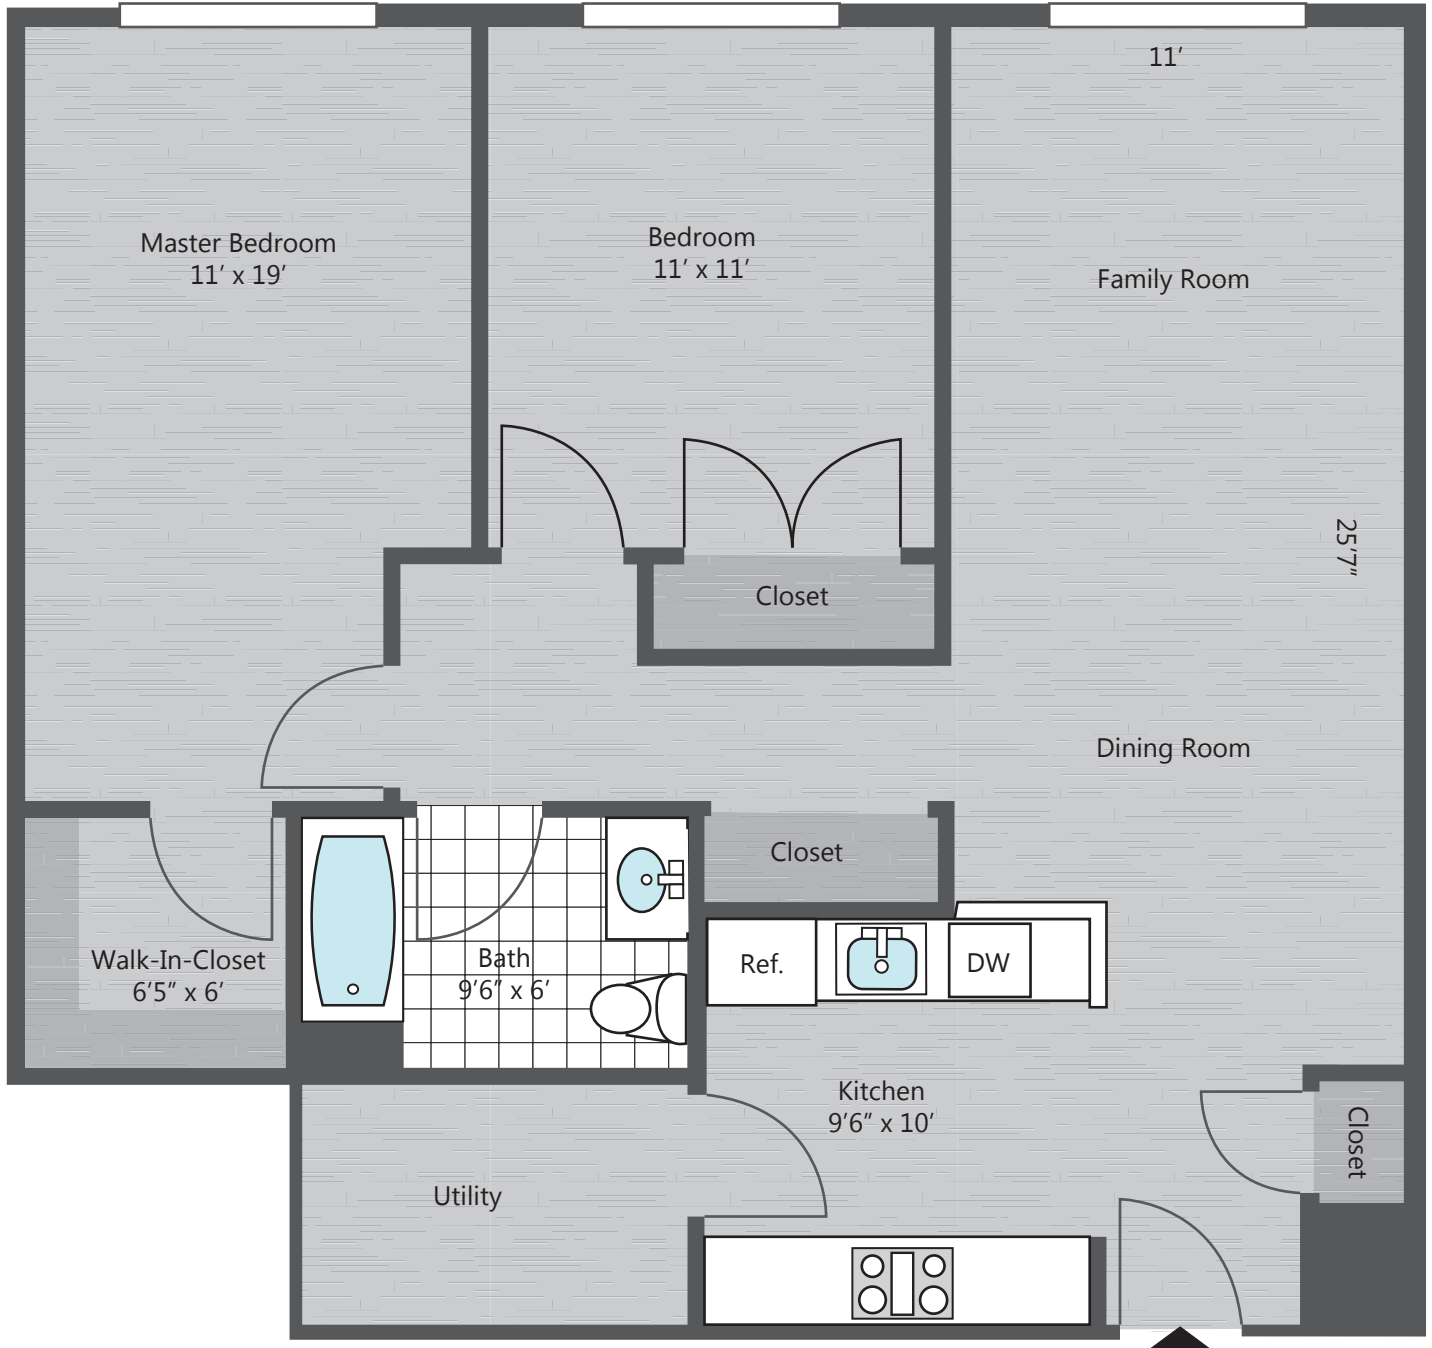

The
Residences
AT BOULDER RUN

Studio, 1 Bath
656 Square Feet

The Residences
AT BOULDER RUN

1 Bedroom, 1 Bath
896 Square Feet

The
Residences
AT BOULDER RUN

2 Bedroom, 1 Bath
1,110 Square Feet

The Residences
AT BOULDER RUN

2 Bedroom, 1 Bath
1,114 Square Feet

The
Residences
AT BOULDER RUN

2 Bedroom, 1 Bath
1,110 Square Feet

The
Residences
AT BOULDER RUN

3 Bedroom, 2 Bathroom
1,434 Square Feet