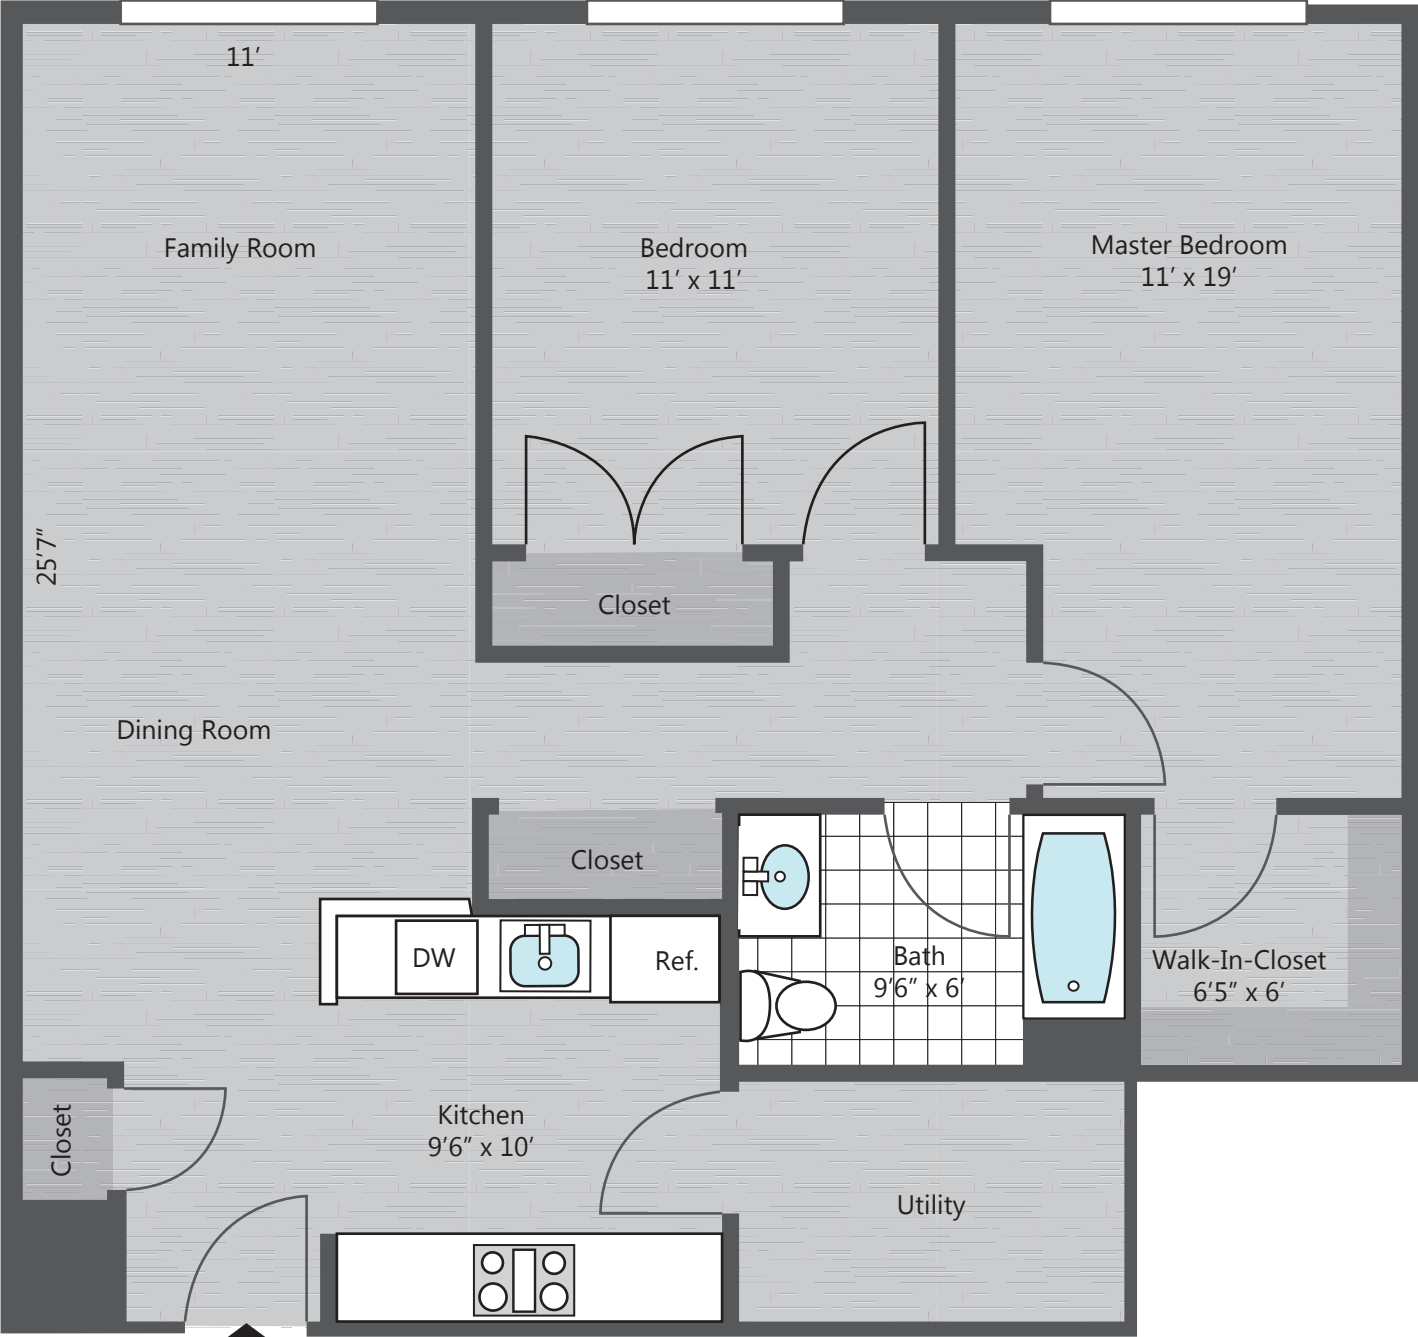

The
Residences
AT BOULDER RUN

Studio, 1 Bath
656 Square Feet

The Residences
AT BOULDER RUN

1 Bedroom, 1 Bath
896 Square Feet

The
Residences
AT BOULDER RUN

2 Bedroom, 1 Bath
1,110 Square Feet

The Residences
AT BOULDER RUN

2 Bedroom, 1 Bath
1,114 Square Feet

The
Residences
AT BOULDER RUN

2 Bedroom, 1 Bath
1,110 Square Feet

The
Residences
AT BOULDER RUN

3 Bedroom, 2 Bathroom
1,434 Square Feet