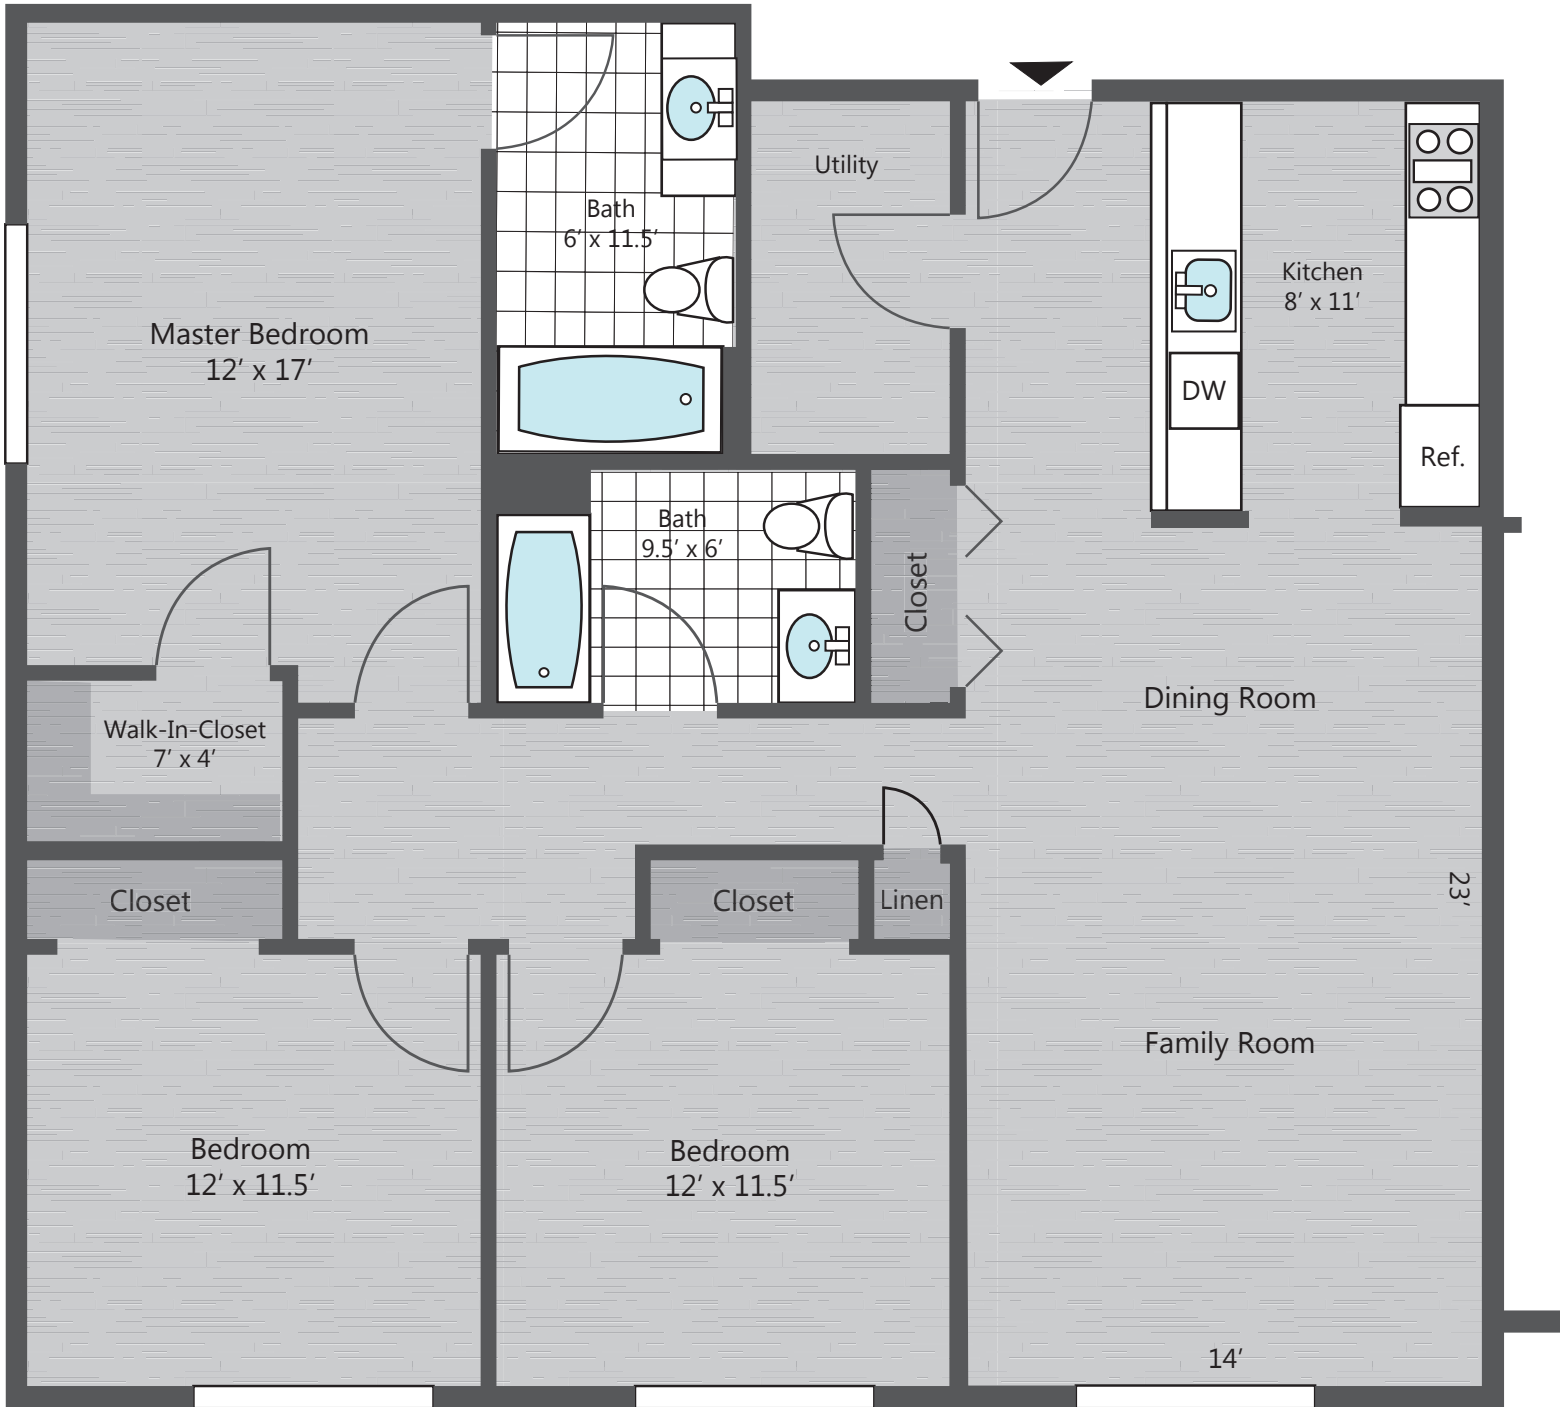

The
Residences
AT BOULDER RUN

Studio, 1 Bath
656 Square Feet

The Residences
AT BOULDER RUN

1 Bedroom, 1 Bath
896 Square Feet

The
Residences
AT BOULDER RUN

2 Bedroom, 1 Bath
1,110 Square Feet

The Residences
AT BOULDER RUN

2 Bedroom, 1 Bath
1,114 Square Feet

The
Residences
AT BOULDER RUN

2 Bedroom, 1 Bath
1,110 Square Feet

The
Residences
AT BOULDER RUN

3 Bedroom, 2 Bathroom
1,434 Square Feet