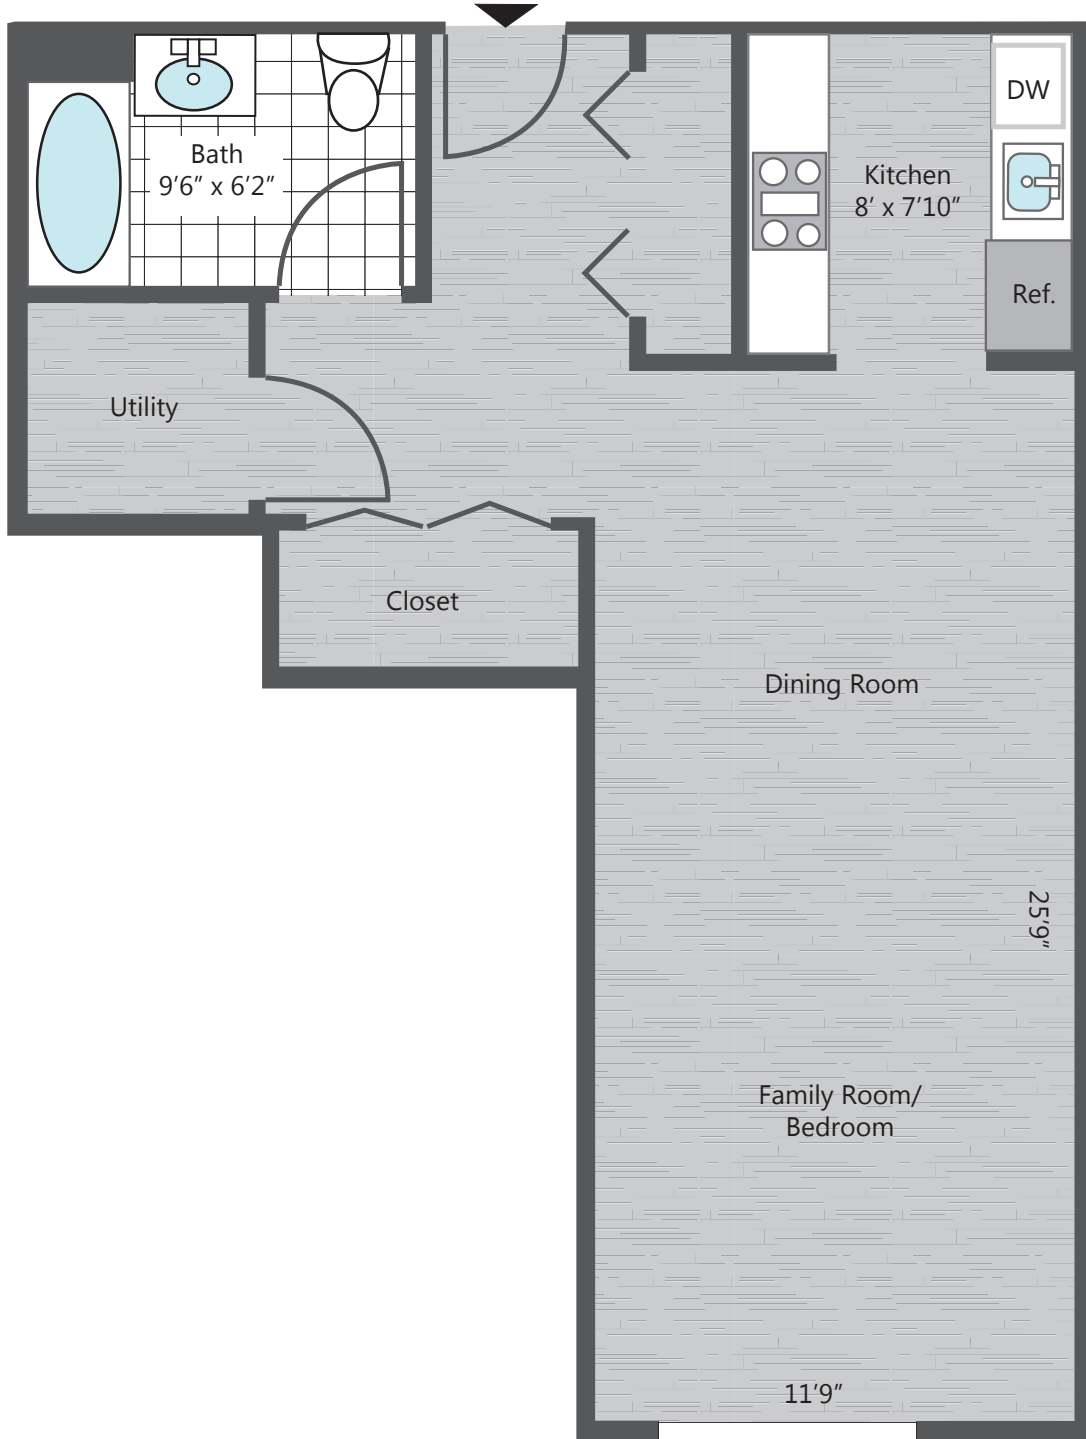

The
Residences
AT BOULDER RUN

Studio, 1 Bath
656 Square Feet

The Residences
AT BOULDER RUN

1 Bedroom, 1 Bath
896 Square Feet

The
Residences
AT BOULDER RUN

2 Bedroom, 1 Bath
1,110 Square Feet

The Residences
AT BOULDER RUN

2 Bedroom, 1 Bath
1,114 Square Feet

The
Residences
AT BOULDER RUN

2 Bedroom, 1 Bath
1,110 Square Feet

The
Residences
AT BOULDER RUN

3 Bedroom, 2 Bathroom
1,434 Square Feet