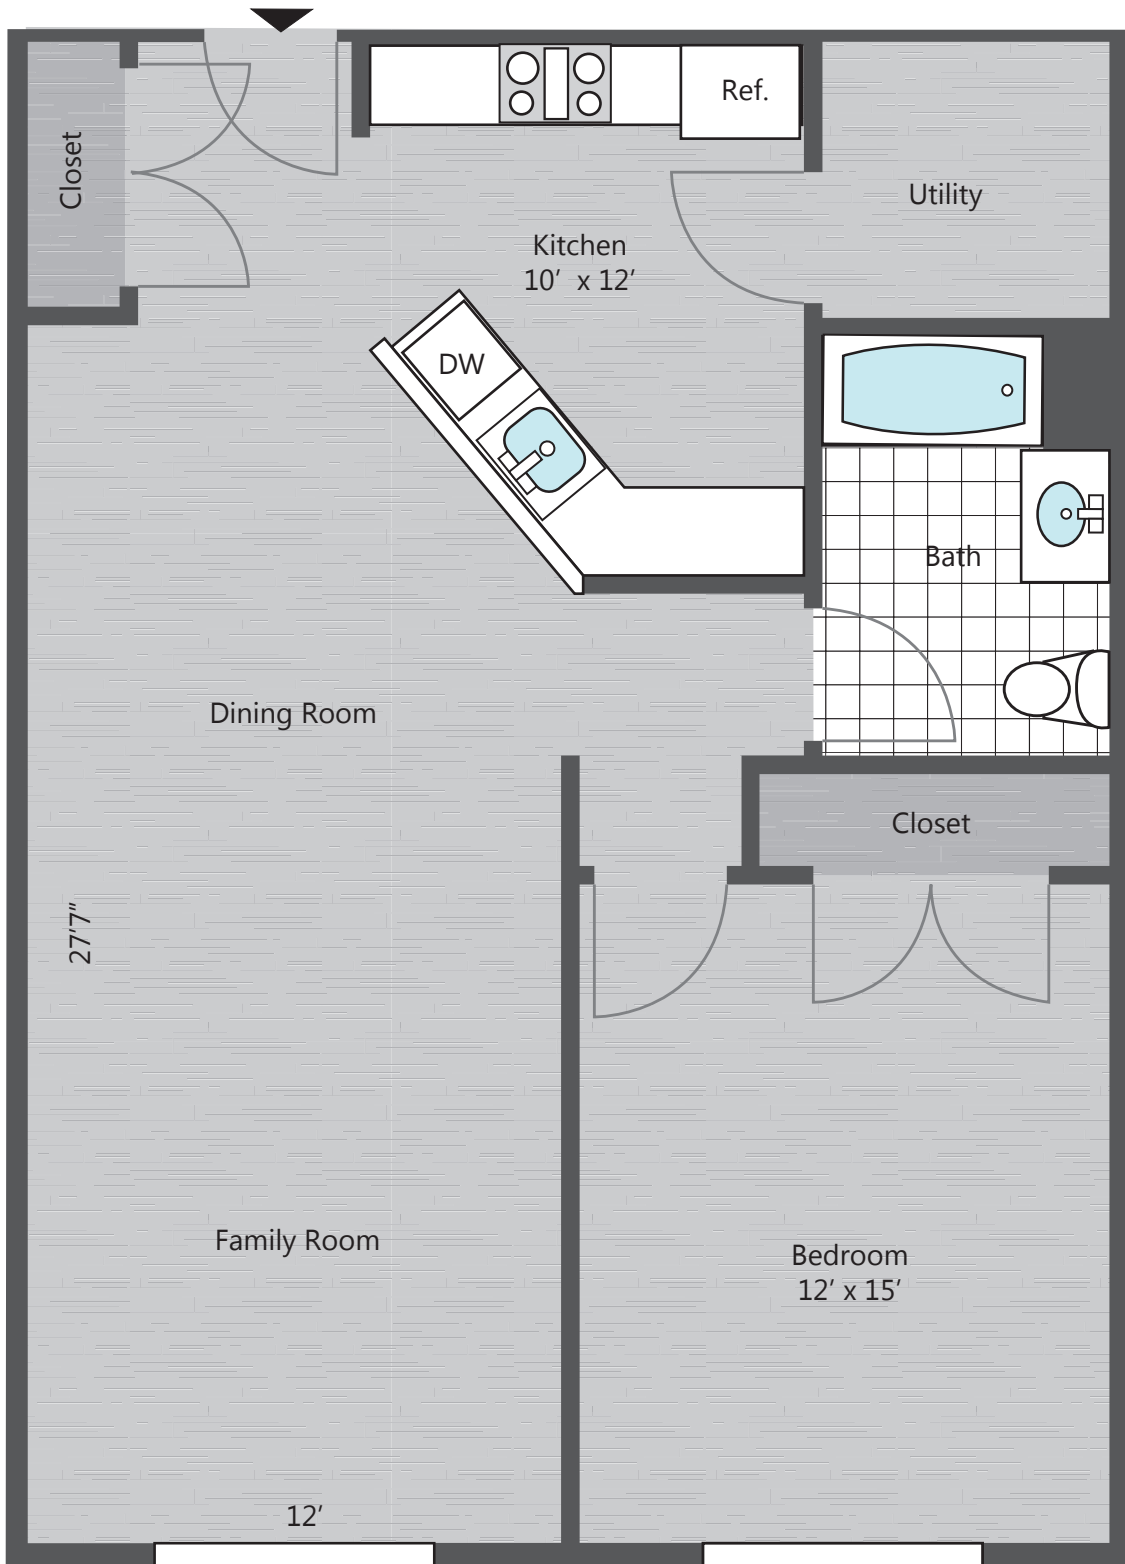

The
Residences
AT BOULDER RUN

Studio, 1 Bath
656 Square Feet

The Residences
AT BOULDER RUN

1 Bedroom, 1 Bath
896 Square Feet

The
Residences
AT BOULDER RUN

2 Bedroom, 1 Bath
1,110 Square Feet

The Residences
AT BOULDER RUN

2 Bedroom, 1 Bath
1,114 Square Feet

The
Residences
AT BOULDER RUN

2 Bedroom, 1 Bath
1,110 Square Feet

The
Residences
AT BOULDER RUN

3 Bedroom, 2 Bathroom
1,434 Square Feet