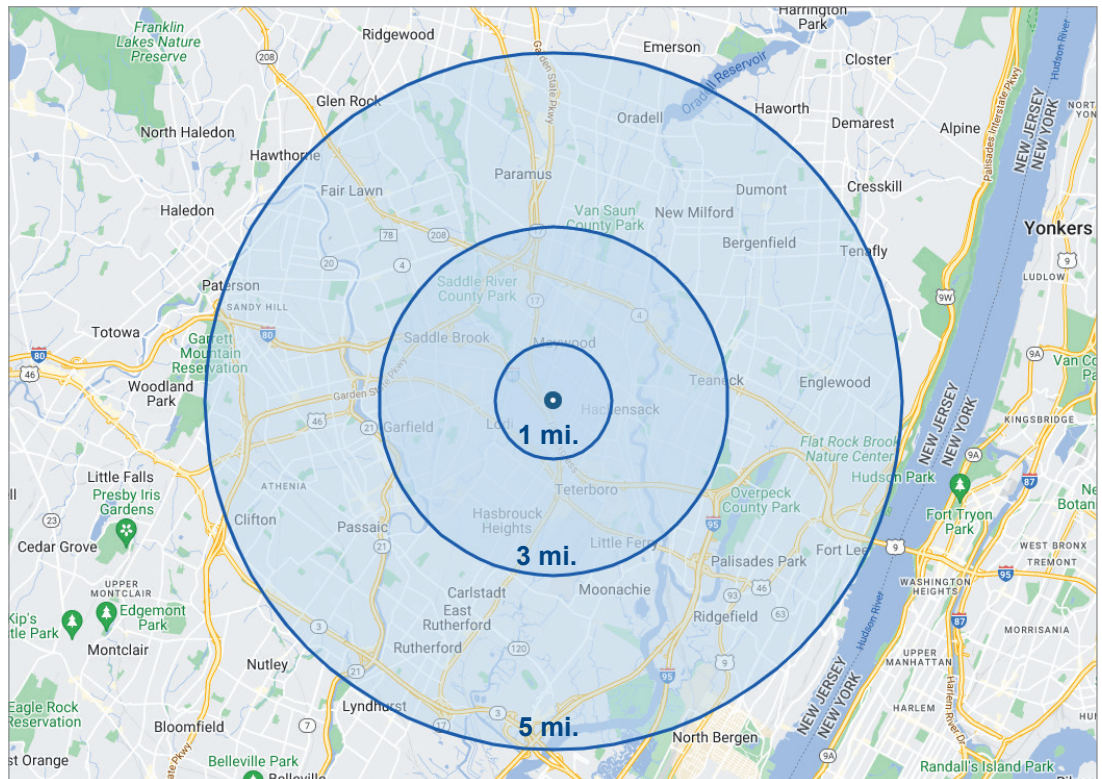

FAIR LAWN, NJ

2304 - 2320 Broadway is a busy main thoroughfare in Fair Lawn, NJ. Join the Jersey Farmer's Market and more at this busy local corner convenience.

KEY TENANTS

- Broadway Food Palace
- Jersey Farmer's Market
- Juicy Platters
- Performance Jujitsu Academy

PARKING SPACES

+/- 100

DEMOGRAPHICS

	1 MI.	3 MI.	5 MI.
POPULATION	26,596	223,486	646,240
AVG. HOUSEHOLD INCOME	\$133,791	\$110,809	\$109,264

hekemian.com

505 Main Street / Hackensack, NJ / 07602 / 201.487.1500

2304 - 2320 Broadway

BROADWAY / US ROUTE 4

MIDLAND AVENUE

AVAILABLE:

3,257 SF
6,000 SF