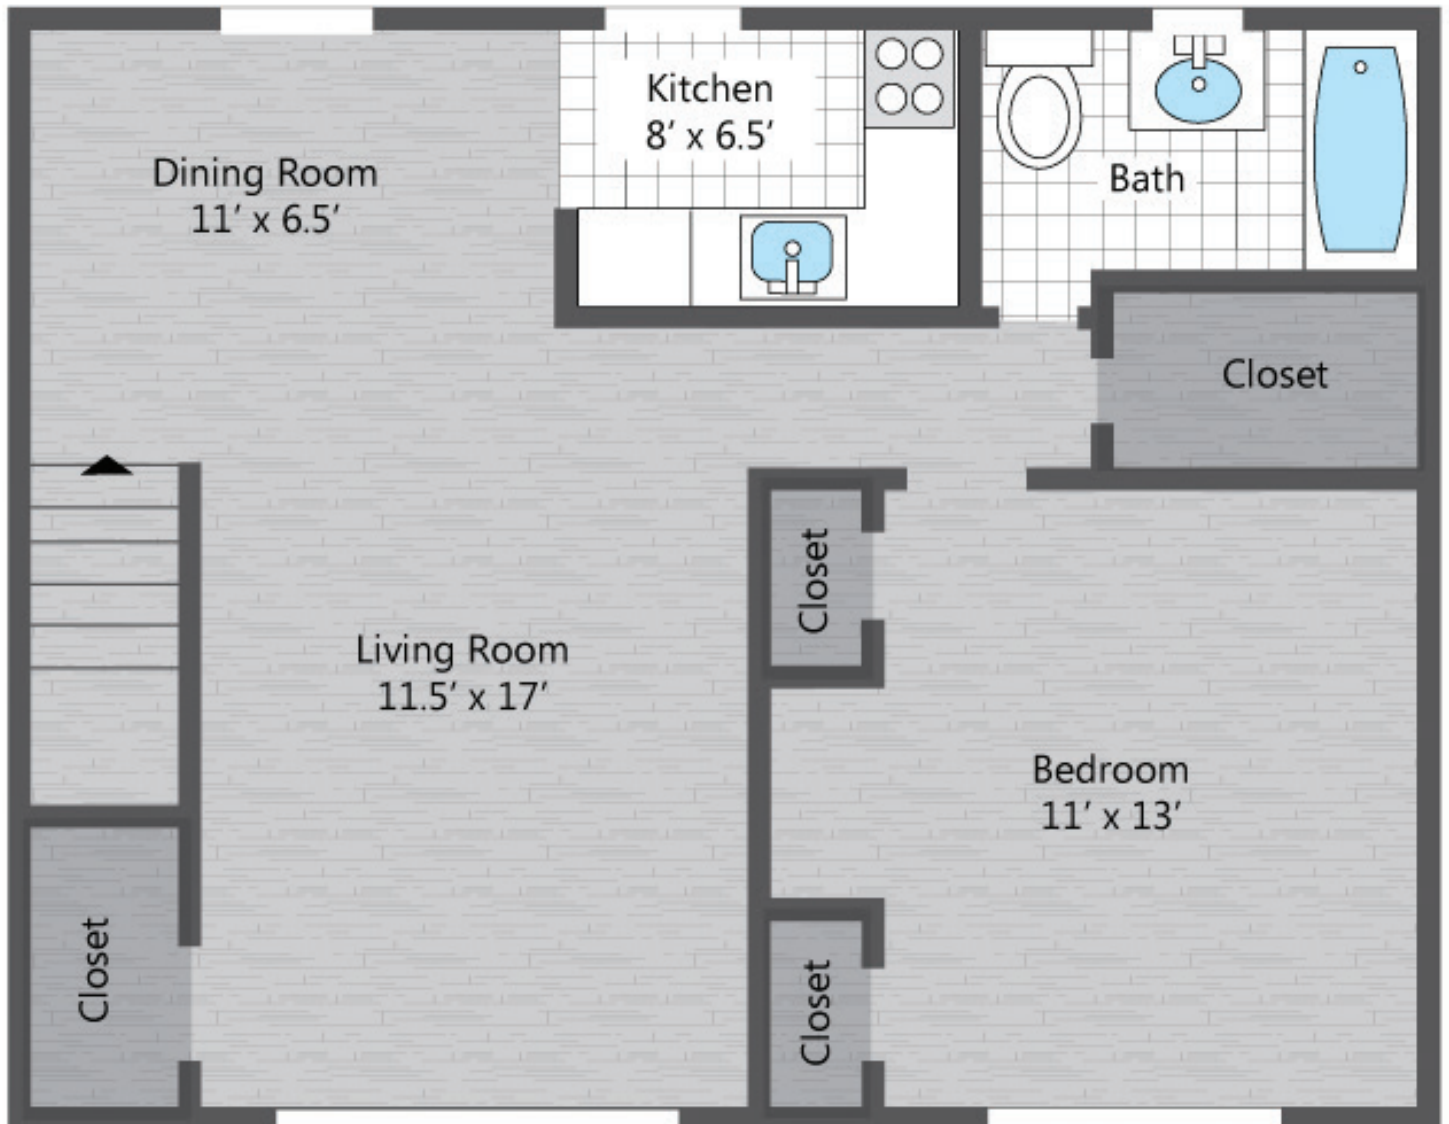

OAK TERRACE

1 Bedroom, 1 Bathroom 745 Square Feet

www.hekemian.com

OAK TERRACE

2 Bedrooms, 1 Bathroom 890 Square Feet

www.hekemian.com