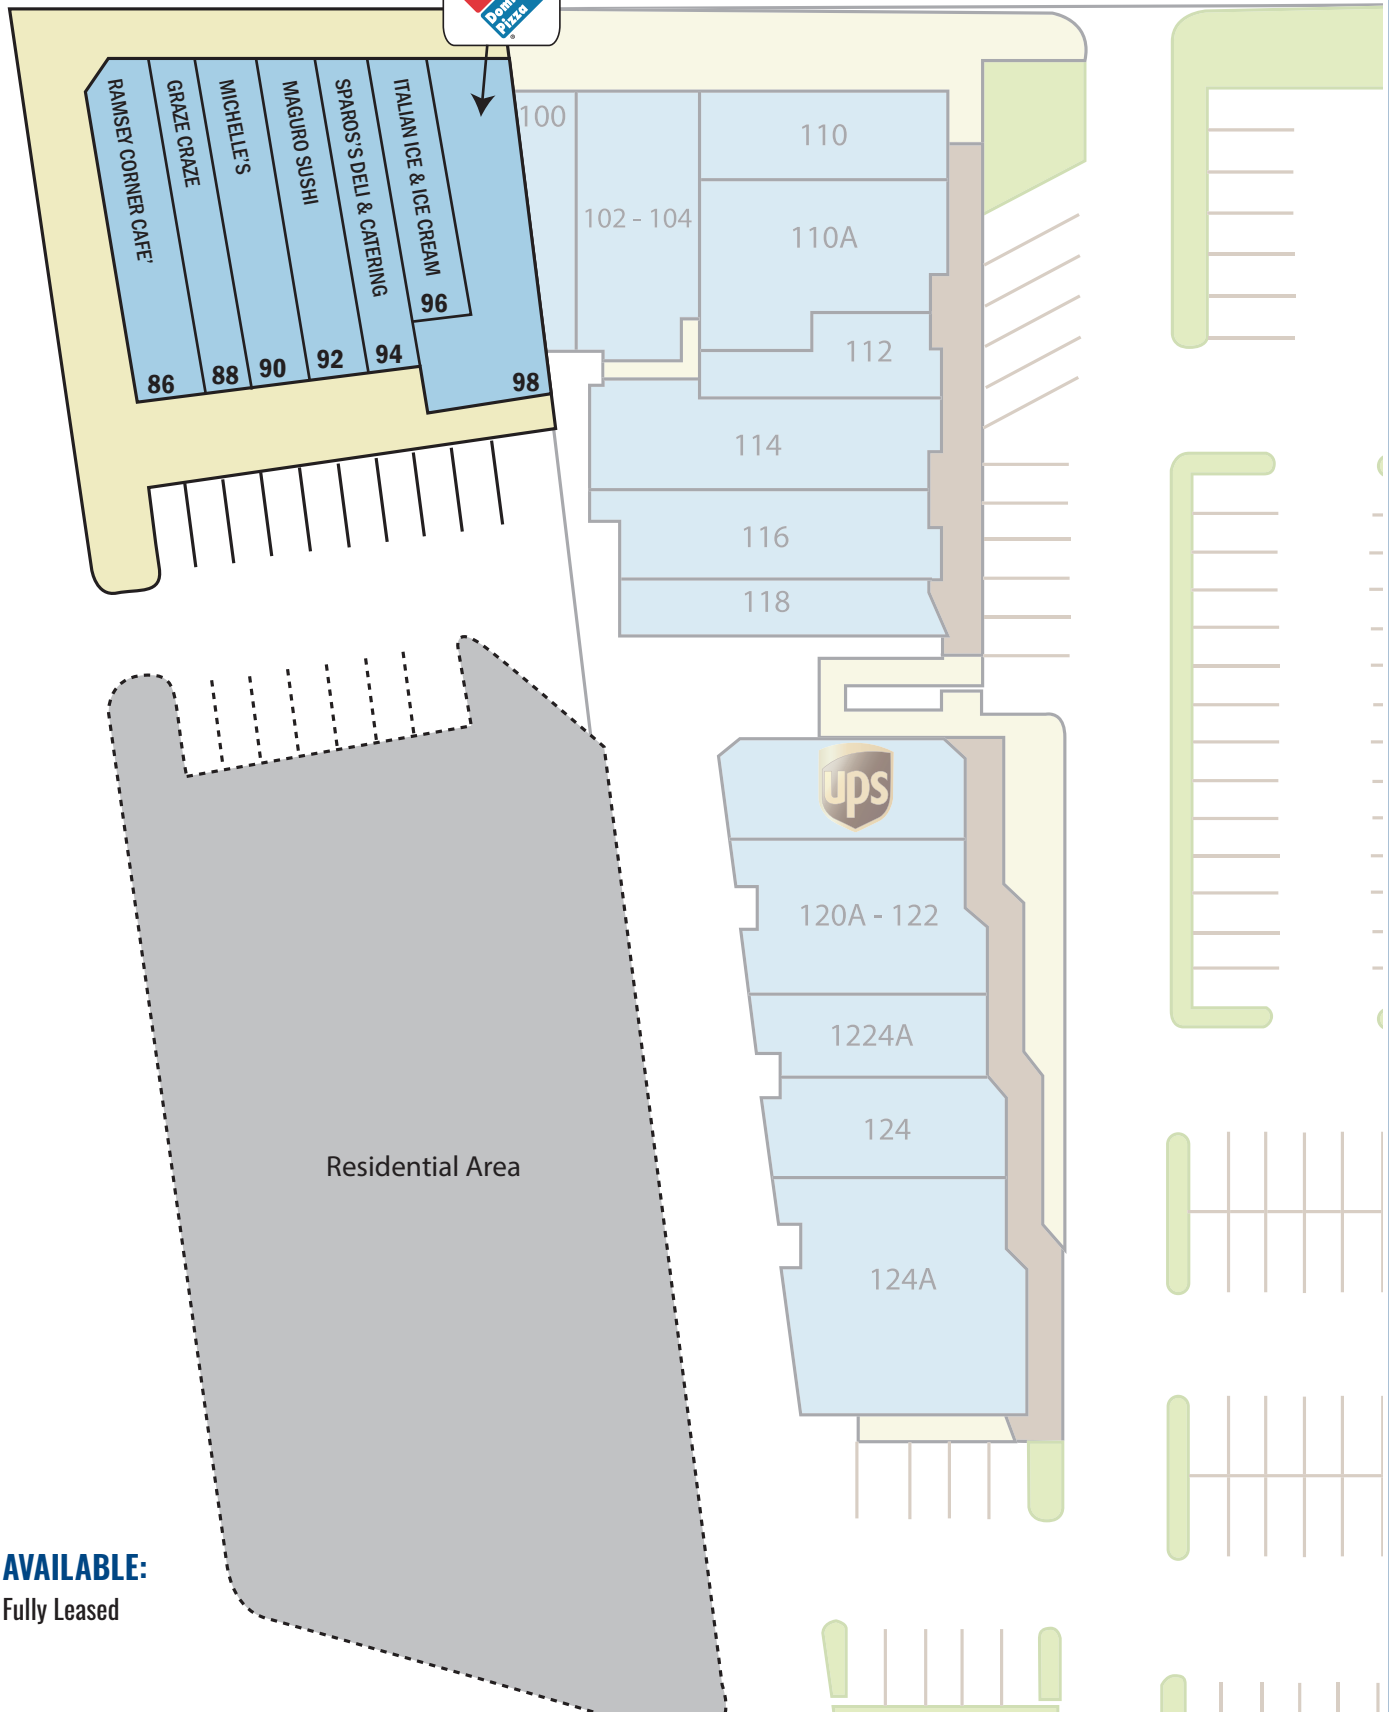

Ramsey Town Centre

AVAILABLE:
Fully Leased