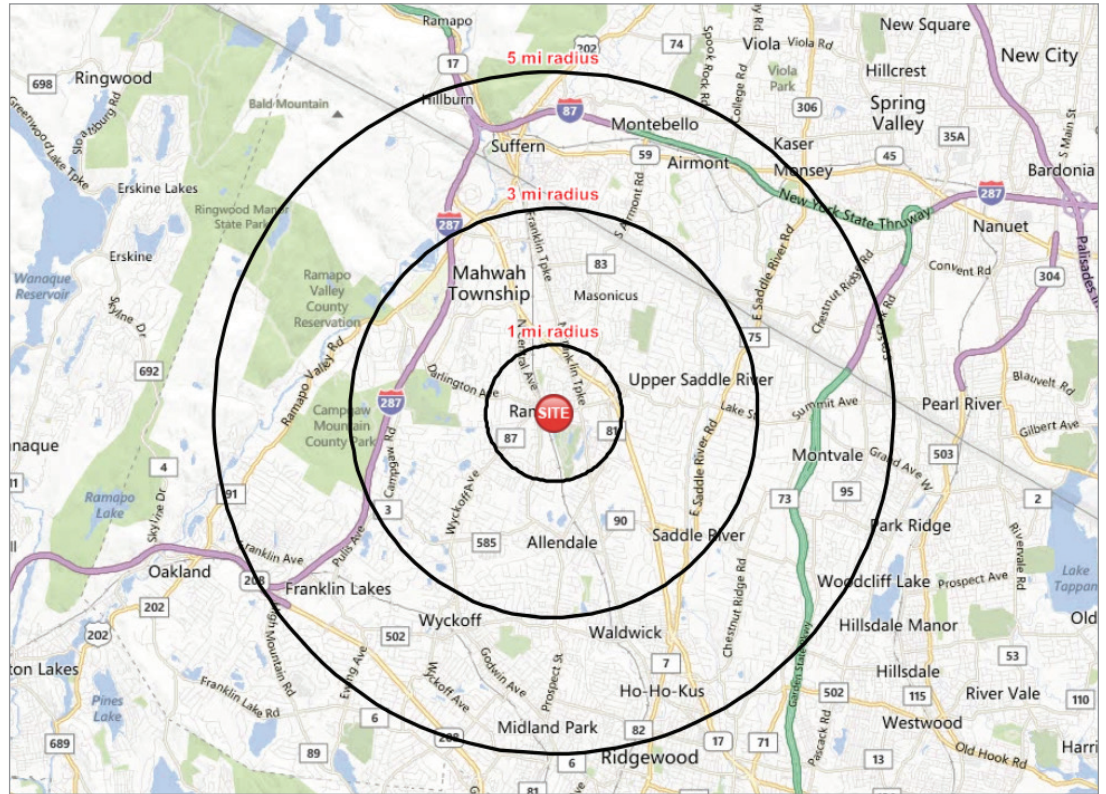

RAMSEY, NJ

Ramsey Town Centre at 86-98 E. Main Street is a strip of stores in the heart of densely-populated downtown Ramsey, New Jersey. These stores front high-traffic East Main Street, and offer this bustling Bergen County bedroom community a variety of service-oriented tenants. Visibility, accessibility and convenience are at the key to this long-established downtown strip's success.

KEY TENANTS

Domino's Pizza
Ramsey Corner Cafe'

PARKING SPACES

+/- 16

DEMOGRAPHICS

POPULATION

AVG. HOUSEHOLD INCOME

1 MI.